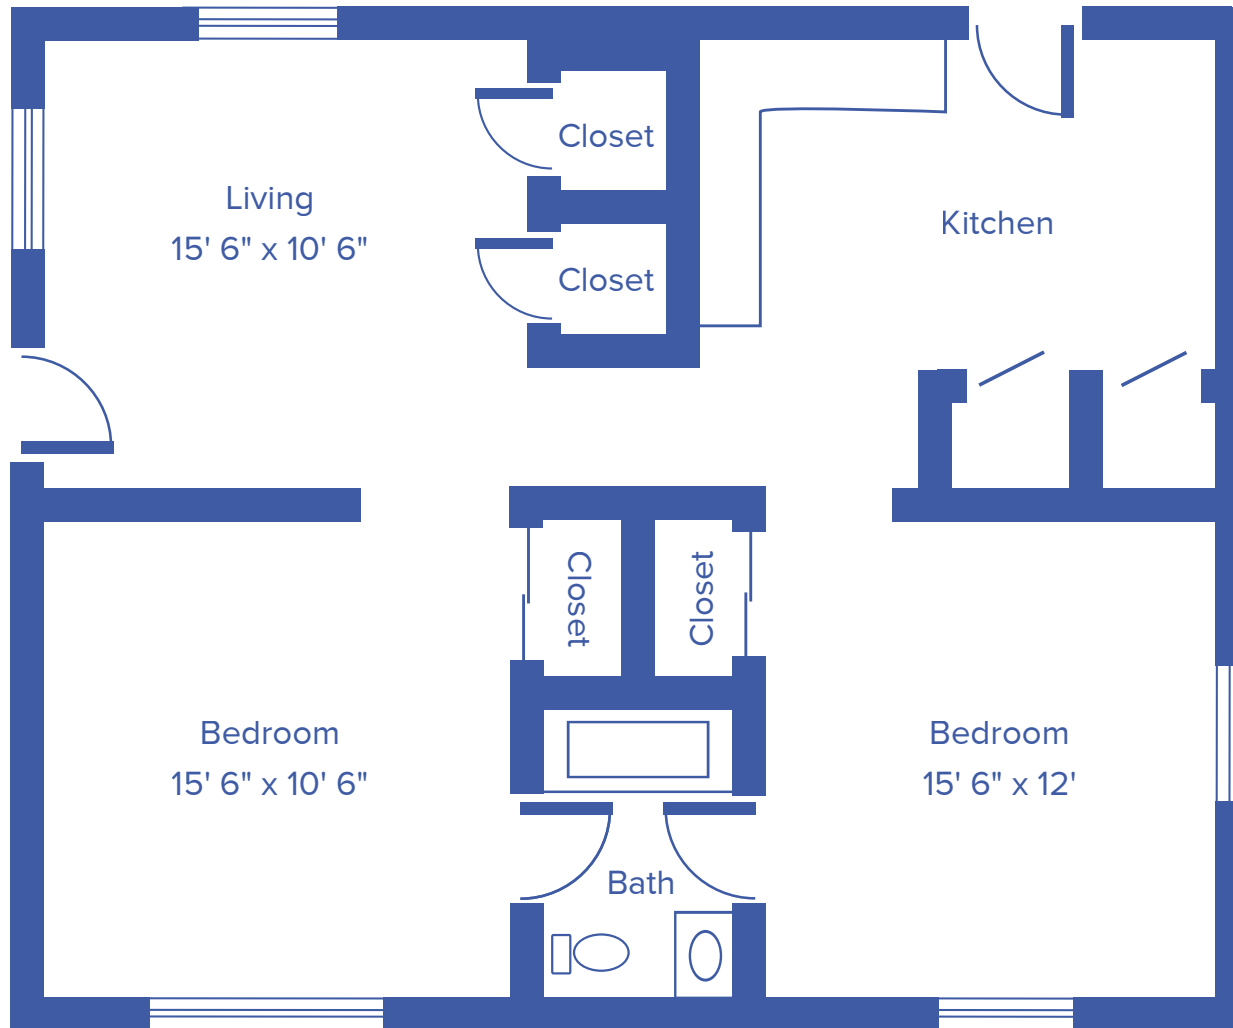

TWO-BEDROOM DUPLEX

SAMPLE FLOOR PLAN / 988 SQUARE FEET

Floor plans may vary slightly and are not to scale.