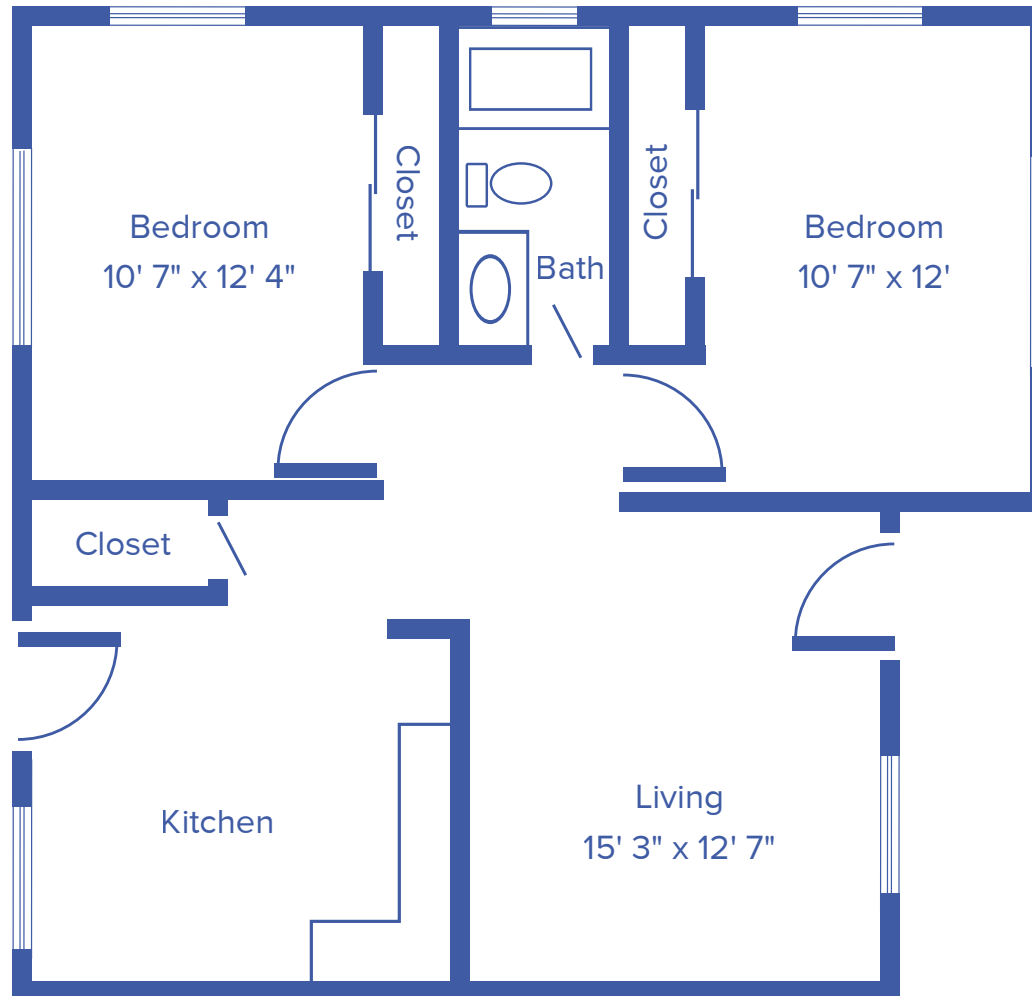

# TWO-BEDROOM APARTMENT A

## SAMPLE FLOOR PLAN / 908 SQUARE FEET

*Floor plans may vary slightly and are not to scale.*

500 CAYCE ST, FARMINGTON, MO 63640 • [WWW.FARMINGTONPRESBYTERIANMANOR.ORG](http://WWW.FARMINGTONPRESBYTERIANMANOR.ORG)