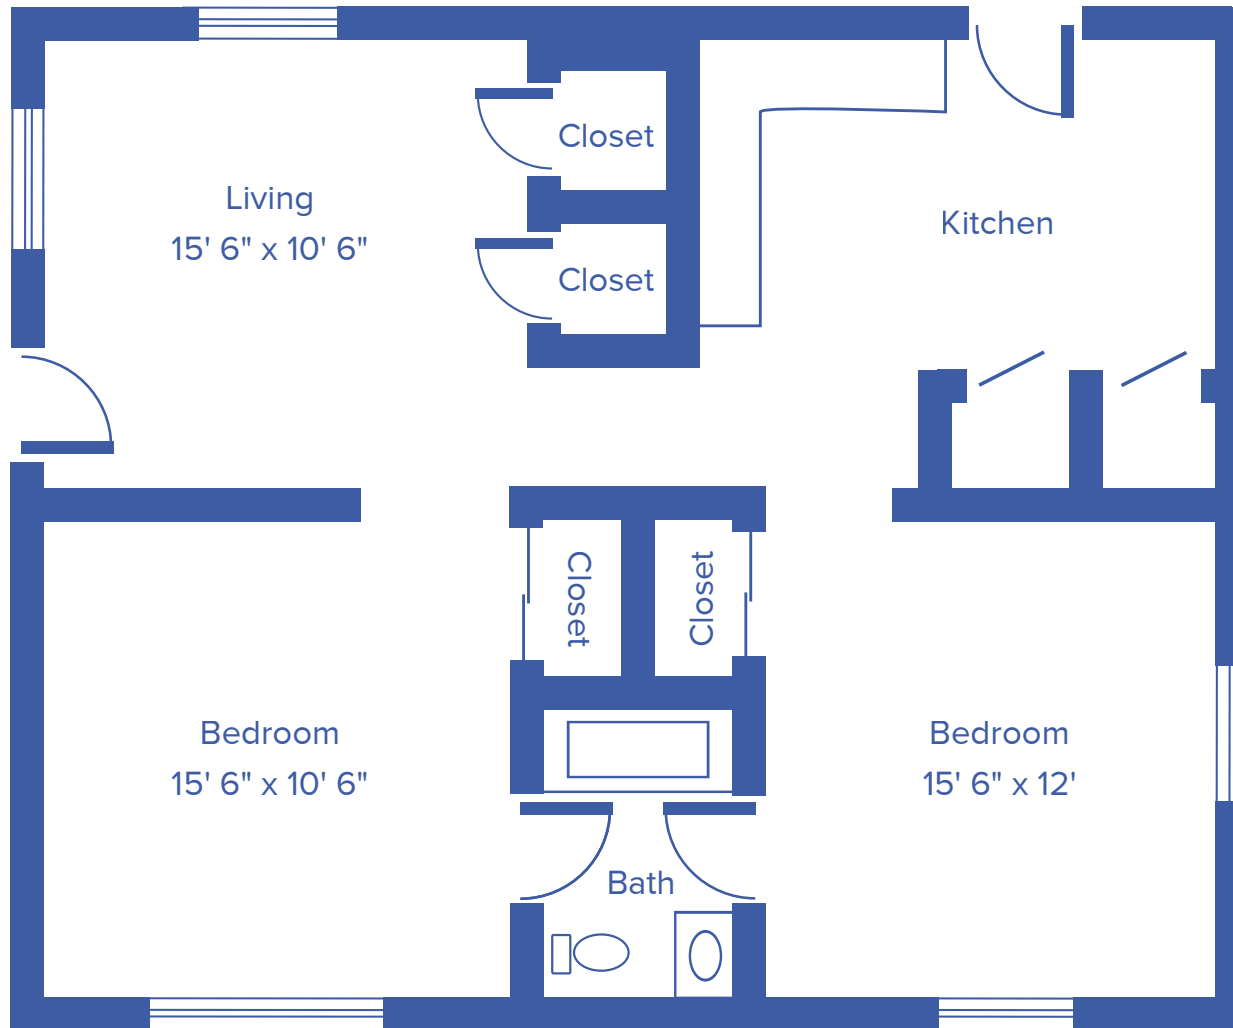

TWO-BEDROOM DUPLEX

SAMPLE FLOOR PLAN / 988 SQUARE FEET

Floor plans may vary slightly and are not to scale.