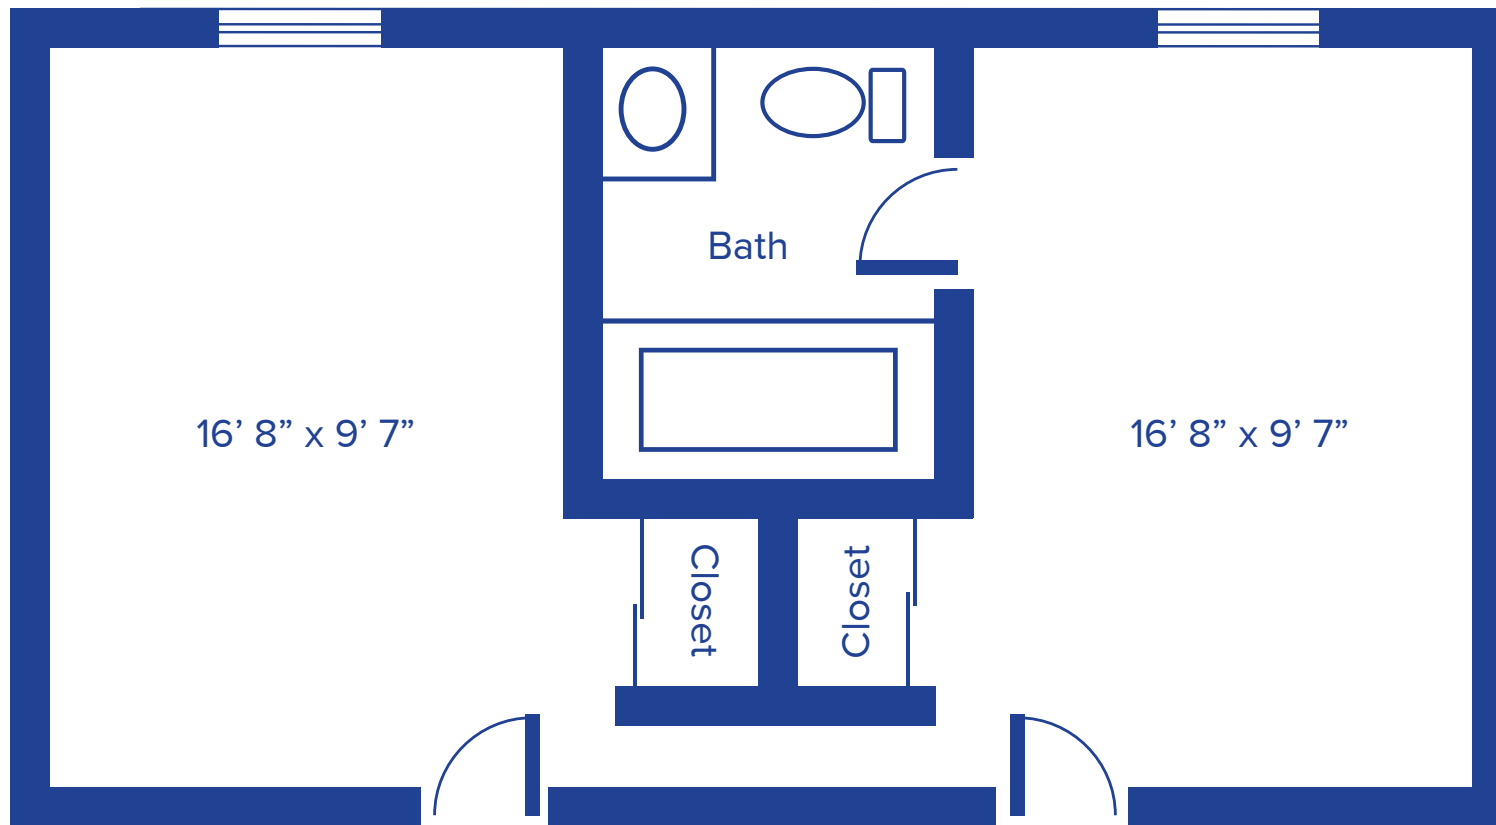

# RCF SUITE

323 SQUARE FEET

Floor plans may vary slightly and are not to scale.