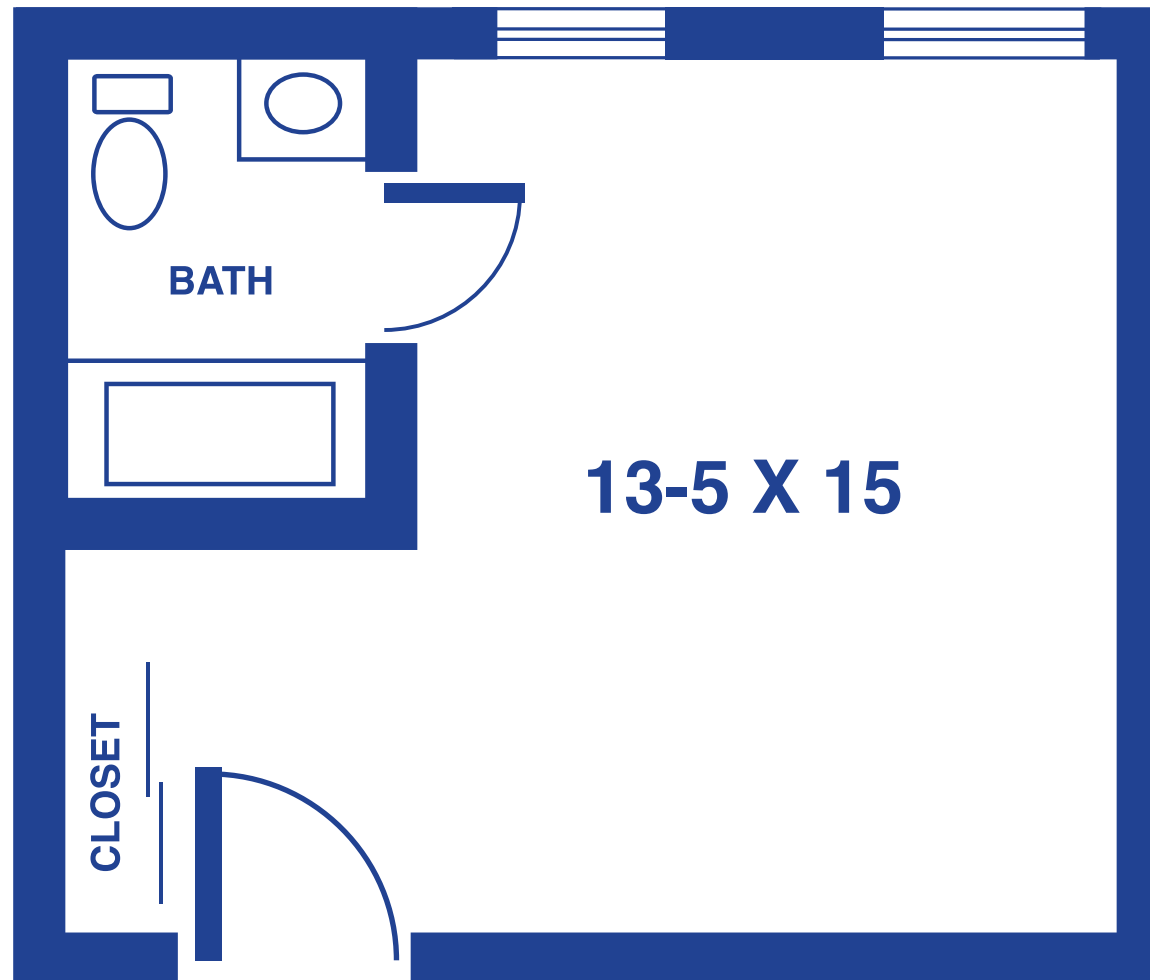

LARGE STUDIO

202 SQUARE FEET

Floor plans may vary slightly and are not to scale.