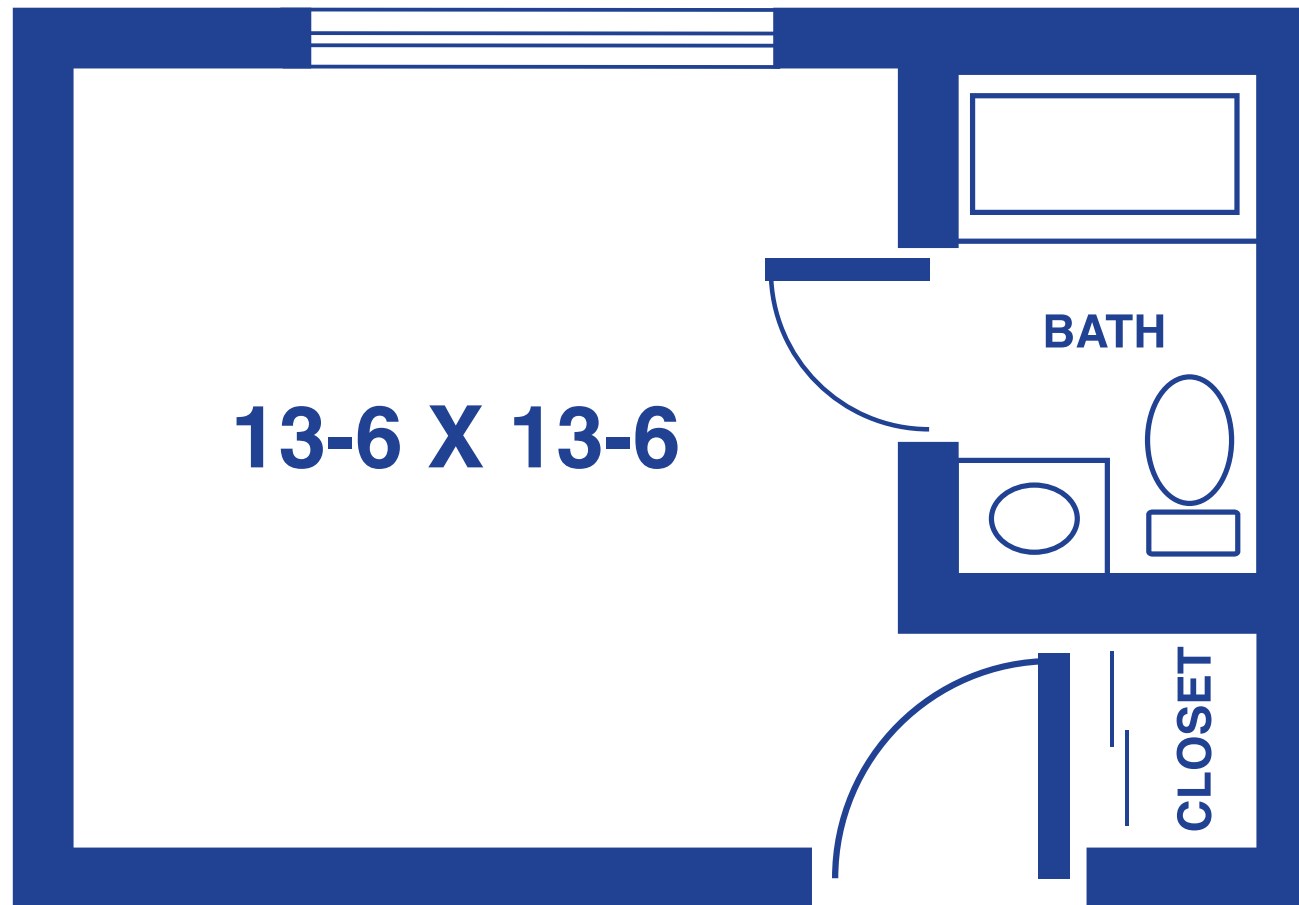

# MEDIUM STUDIO

182 SQUARE FEET

*Floor plans may vary slightly and are not to scale.*