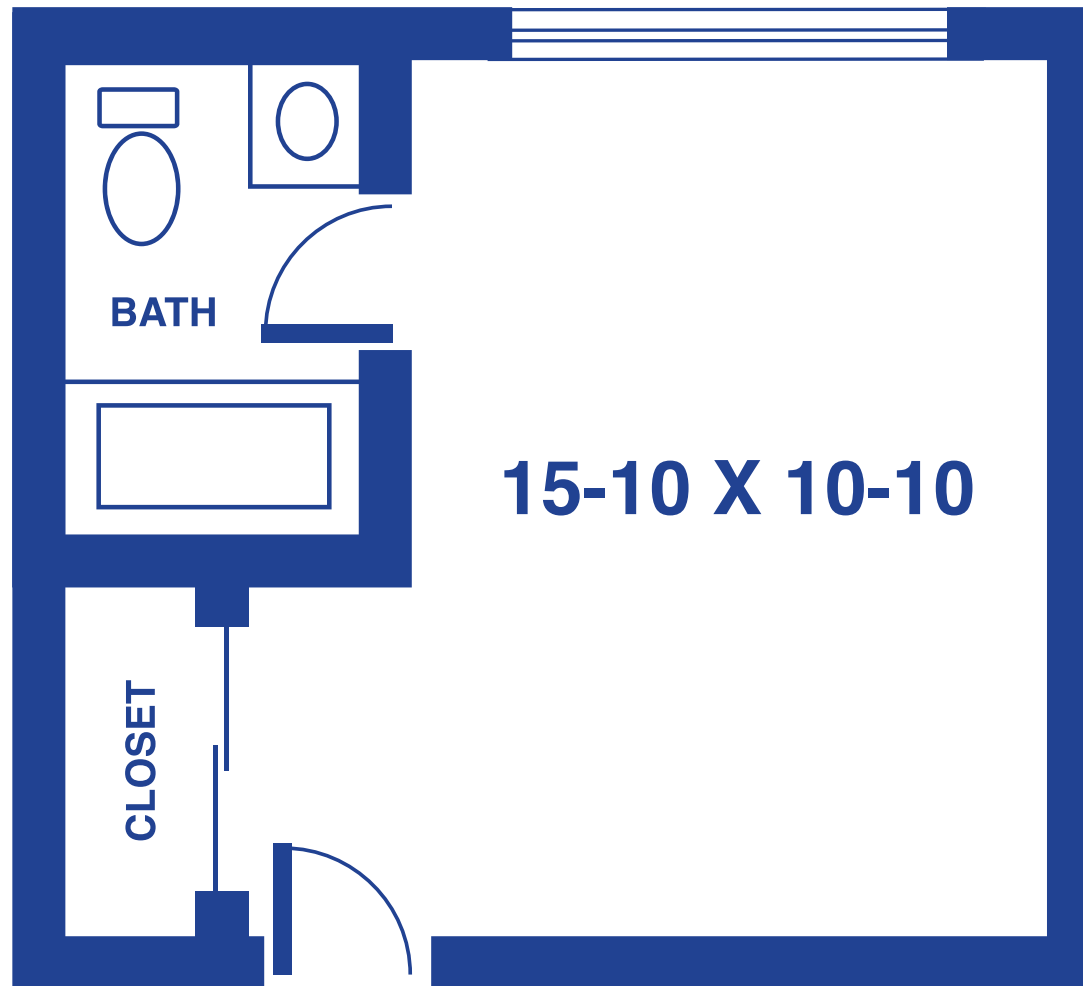

SMALL STUDIO

176 SQUARE FEET

Floor plans may vary slightly and are not to scale.