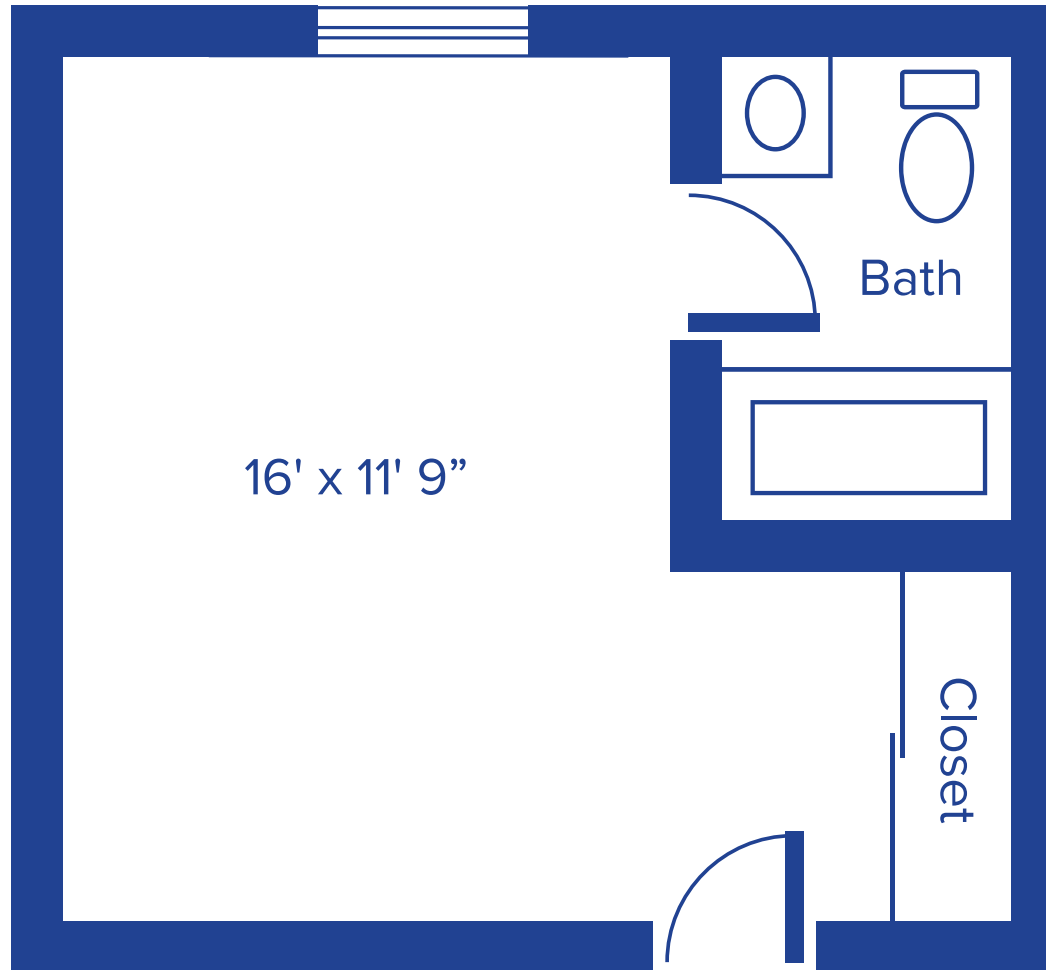

RCF STUDIO

192 SQUARE FEET

Floor plans may vary slightly and are not to scale.