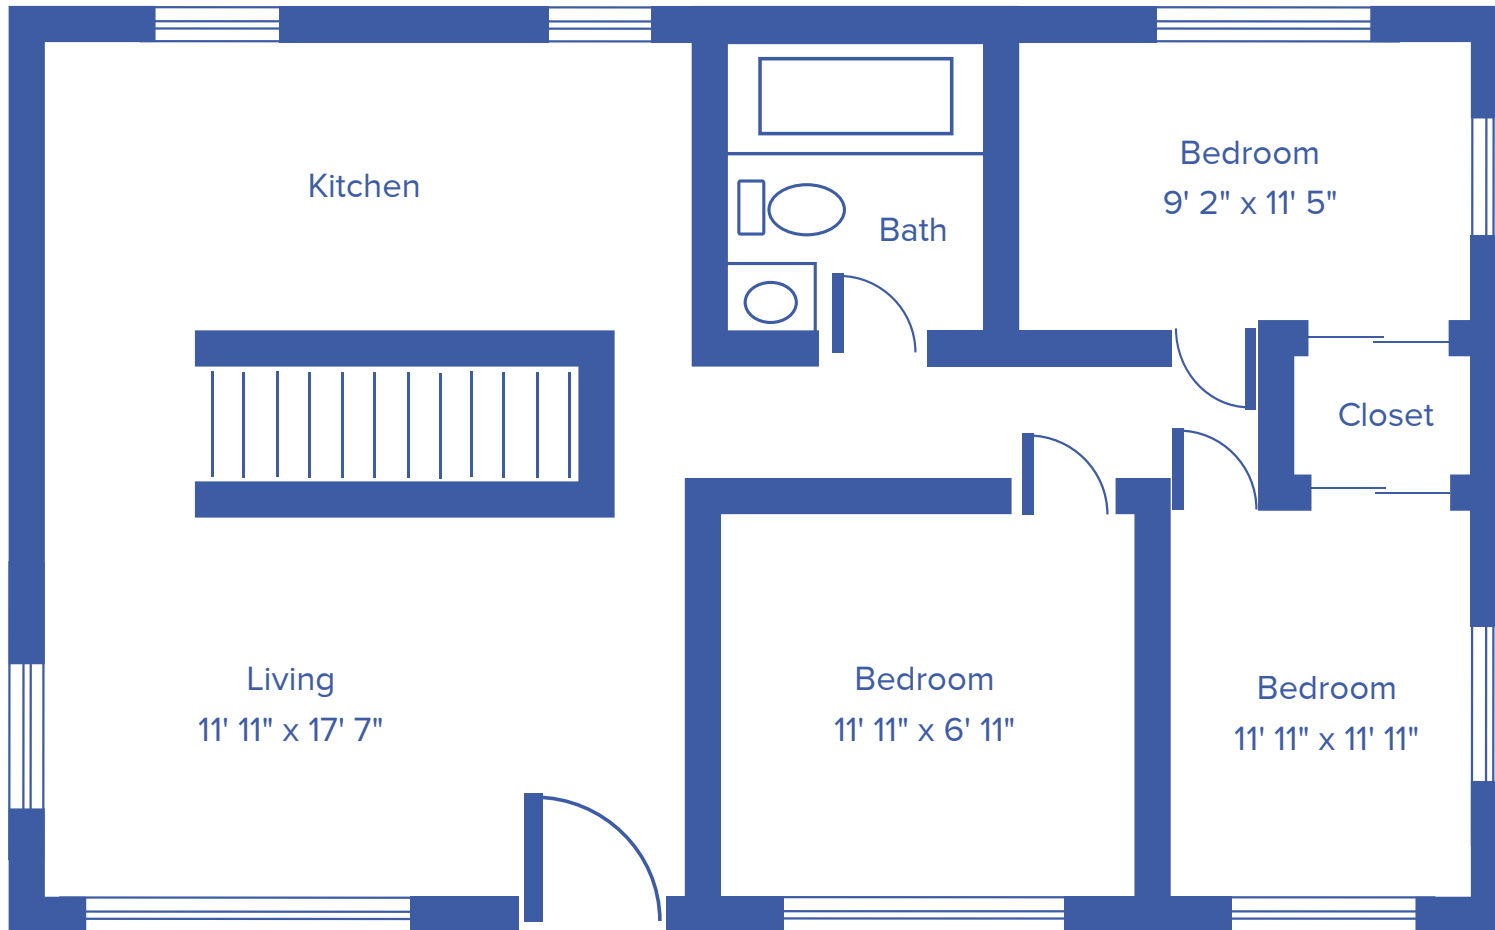

TWO OR THREE-BEDROOM COTTAGE DELUXE

SAMPLE FLOOR PLAN / 2,050 – 2,646 SQUARE FEET

Floor plans may vary slightly and are not to scale.