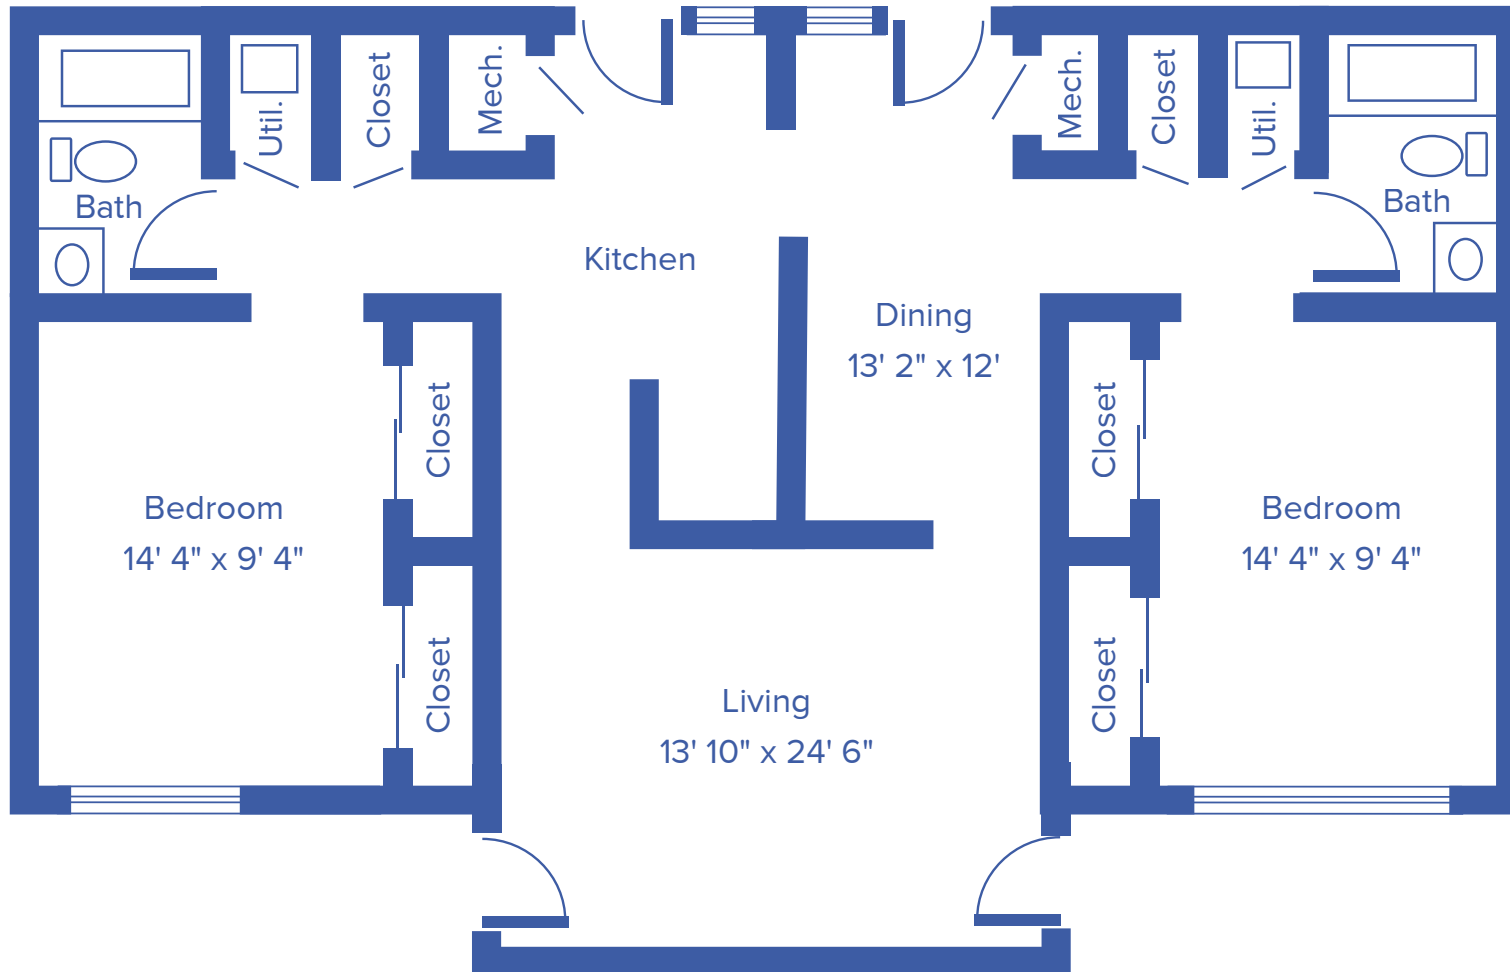

TWO-BEDROOM DELUXE APARTMENT

SAMPLE FLOOR PLAN / 1,485 SQUARE FEET

Floor plans may vary slightly and are not to scale.