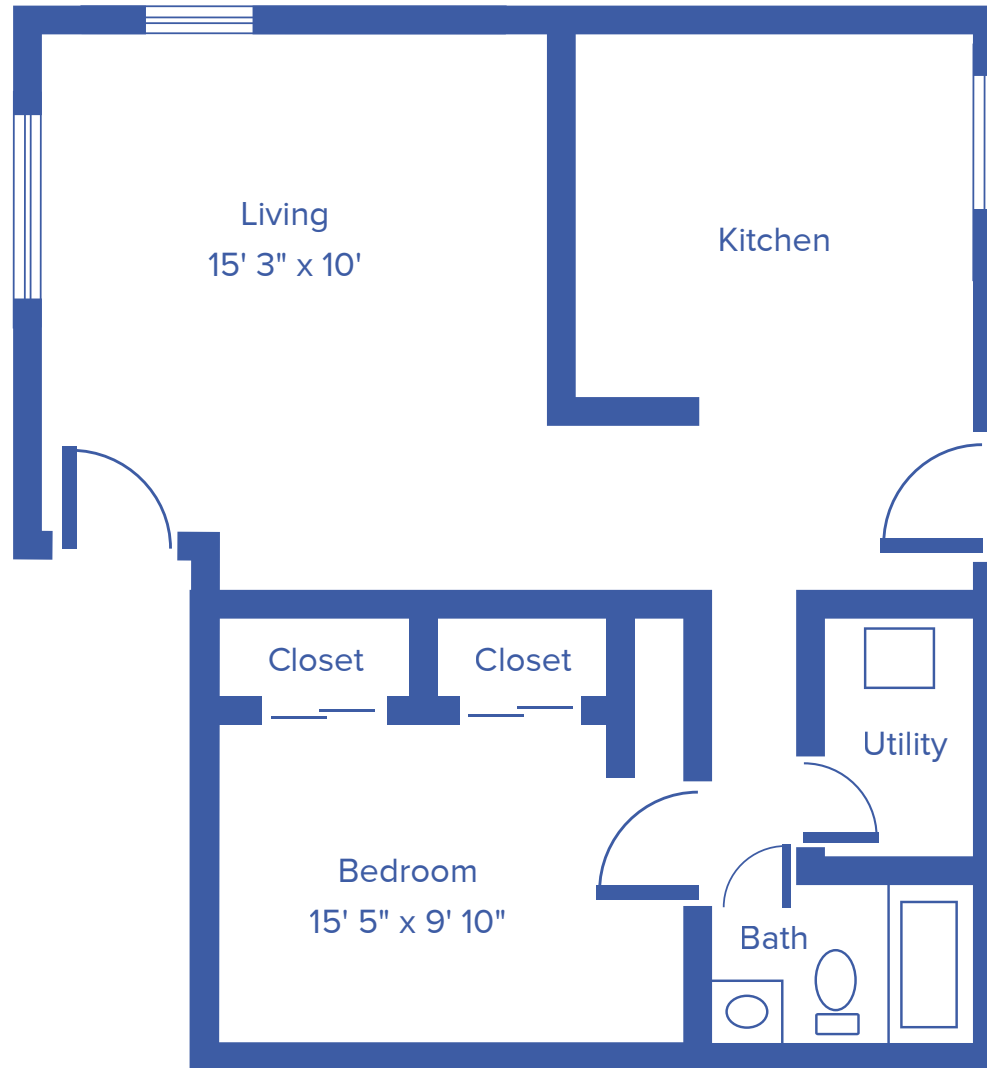

ONE-BEDROOM APARTMENT A

SAMPLE FLOOR PLAN / 742 SQUARE FEET

Floor plans may vary slightly and are not to scale.

500 CAYCE ST, FARMINGTON, MO 63640 • WWW.FARMINGTONPRESBYTERIANMANOR.ORG

FARMINGTON
Presbyterian Manor