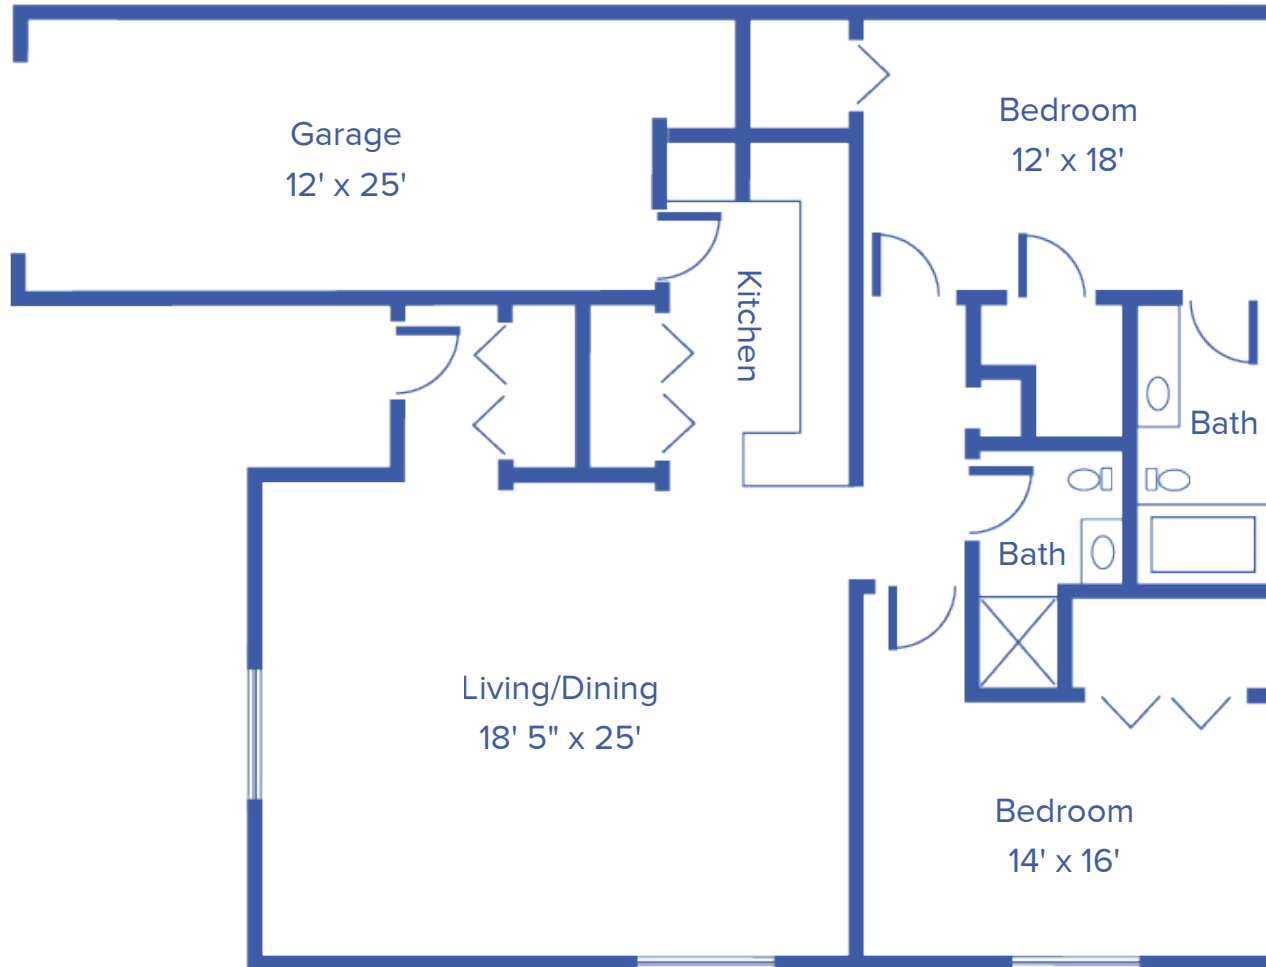

TWO-BEDROOM DUPLEX HOME

2-BATH / APPROX. 1,300 SQUARE FEET

Floor plans may vary slightly and are not to scale.