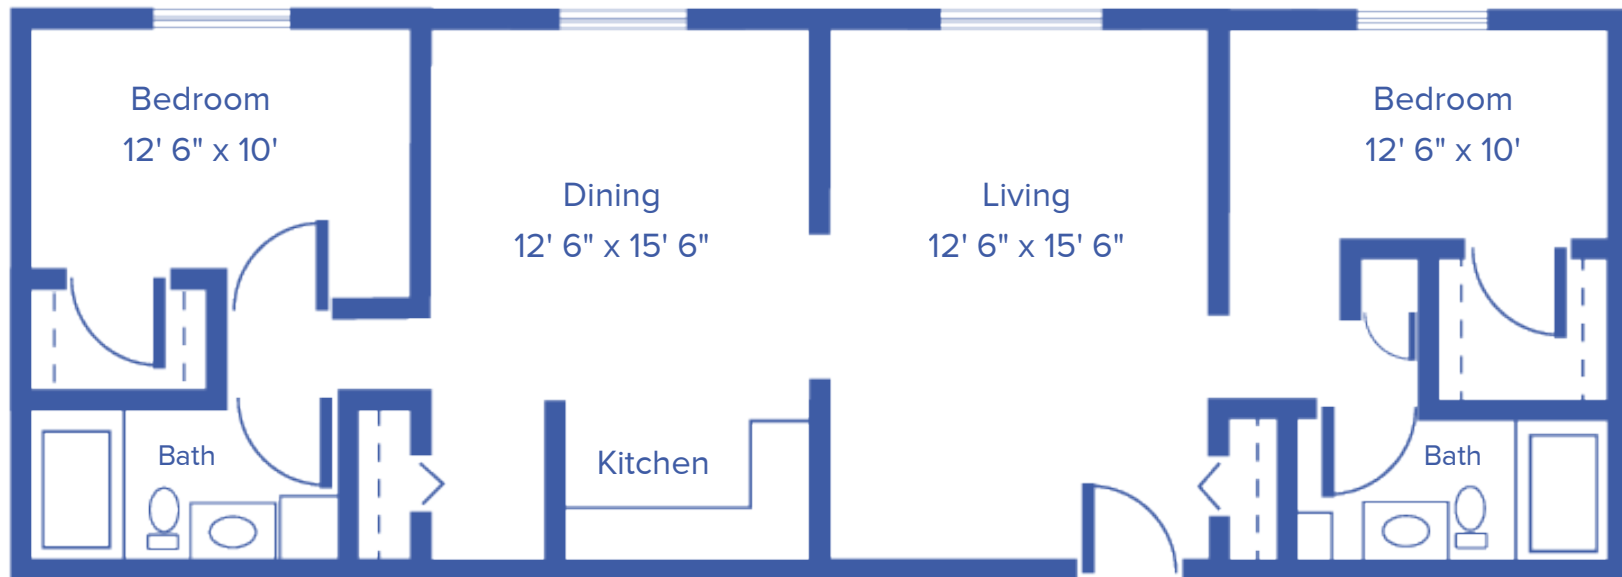

# TWO-BEDROOM DELUXE APARTMENT

APPROX. 1,100 SQUARE FEET

*Floor plans may vary slightly and are not to scale.*