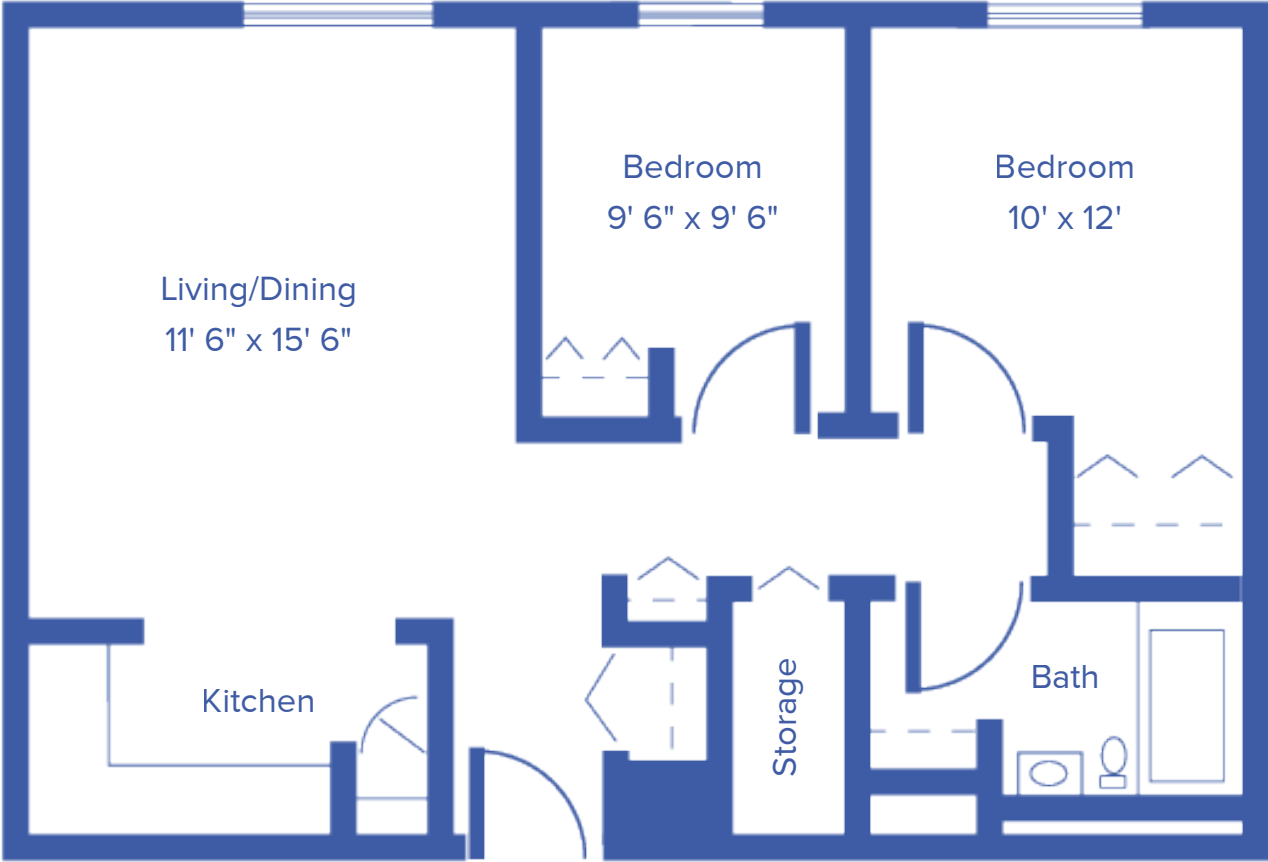

# TWO-BEDROOM APARTMENT

APPROX. 705 SQUARE FEET

*Floor plans may vary slightly and are not to scale.*