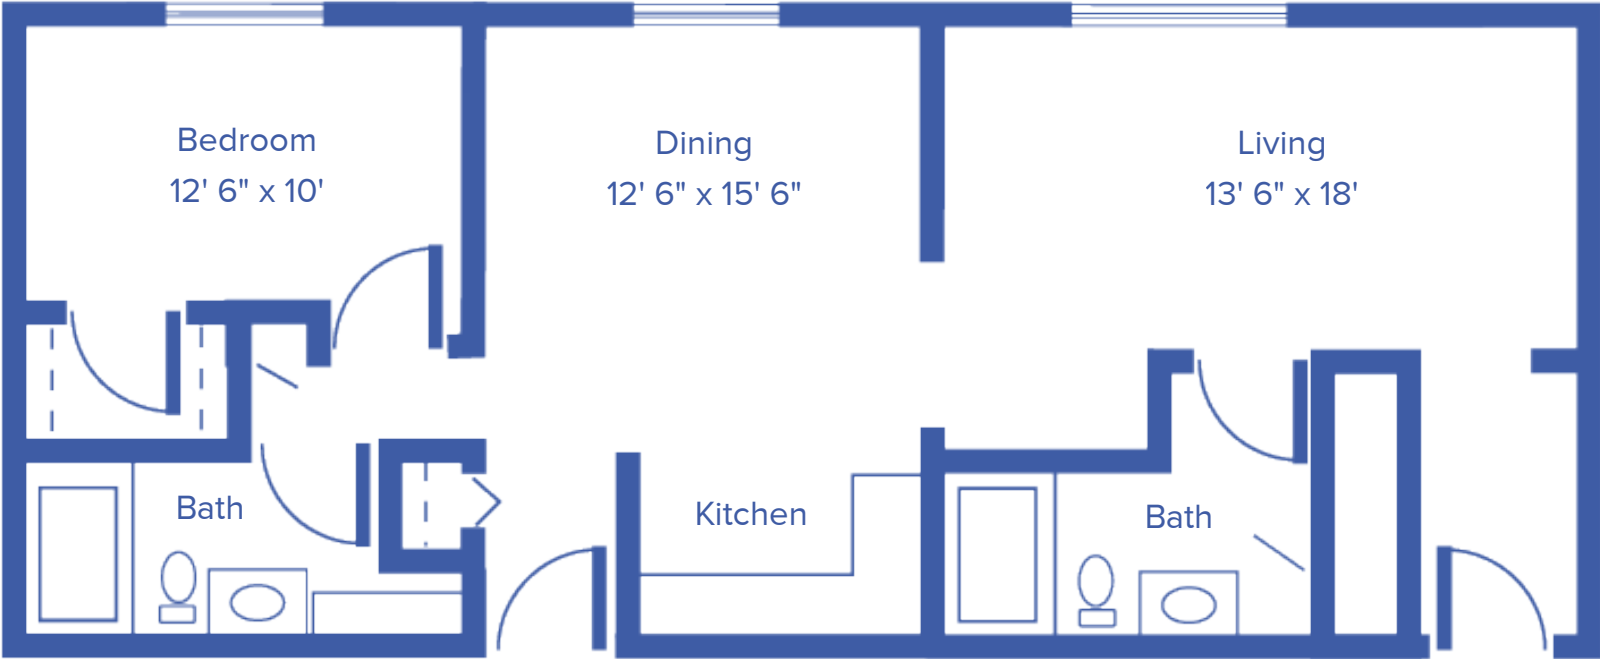

ONE-BEDROOM SUITE

2-BATH / APPROX. 950 SQUARE FEET

Floor plans may vary slightly and are not to scale.