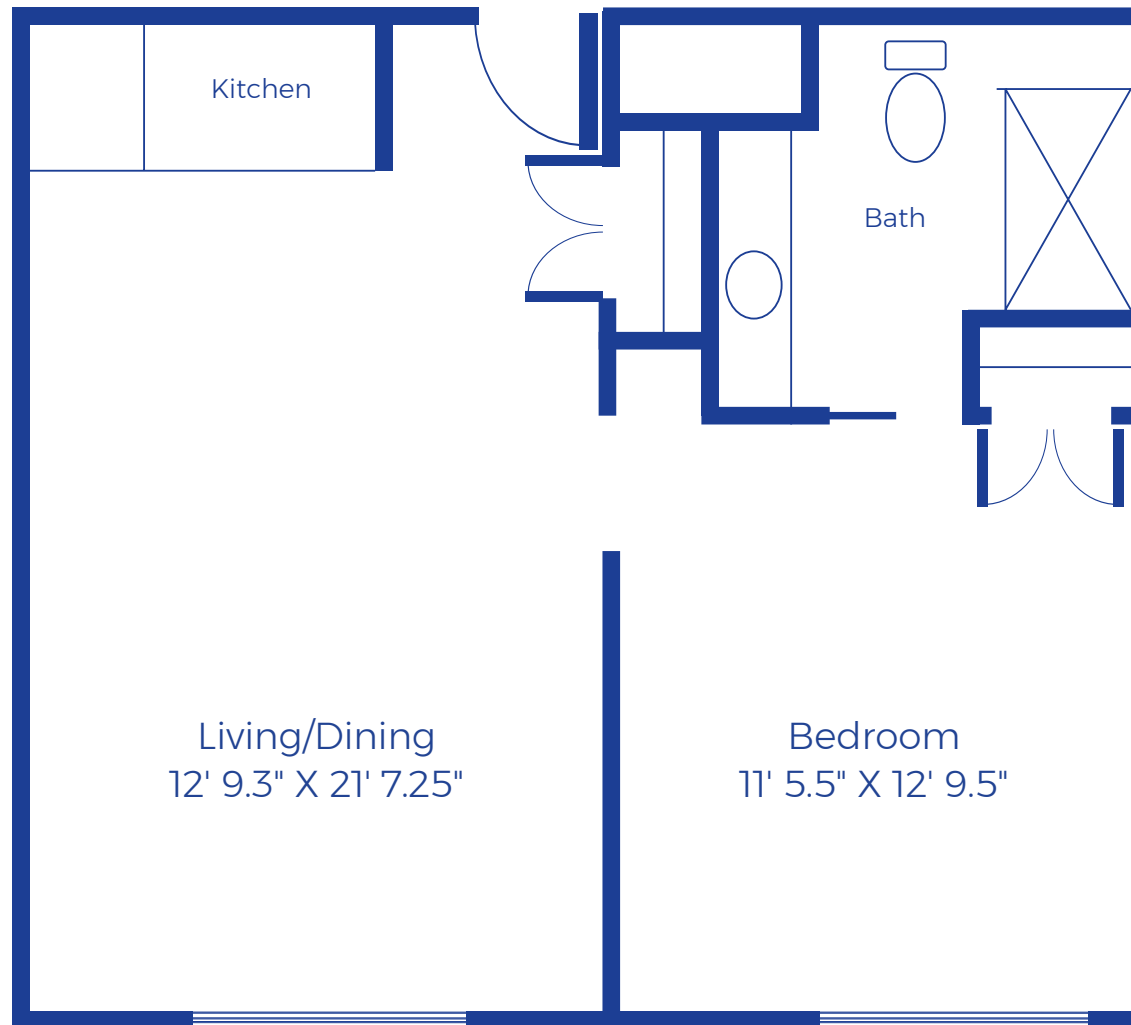

ONE-BEDROOM APARTMENT

431 SQUARE FEET

Floor plans may vary slightly and are not to scale.