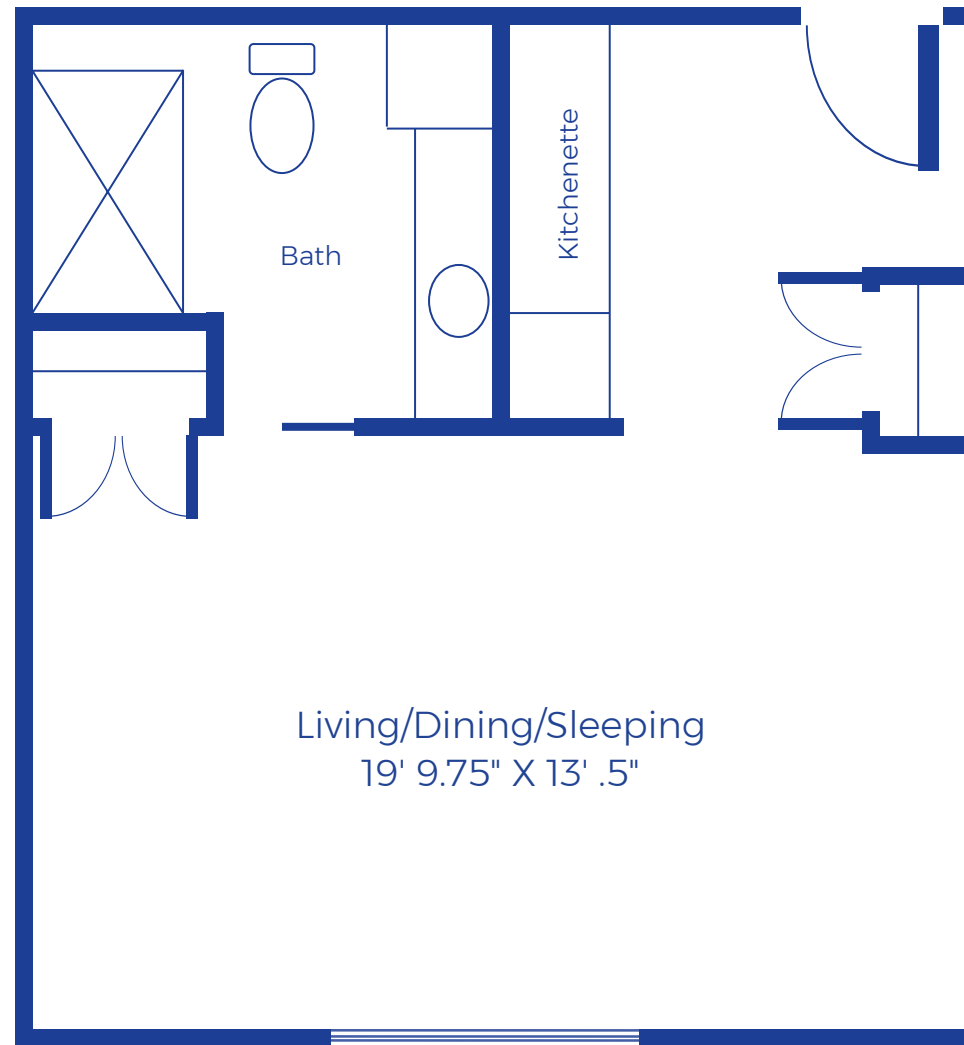

# STUDIO APARTMENT

330 SQUARE FEET

Floor plans may vary slightly and are not to scale.