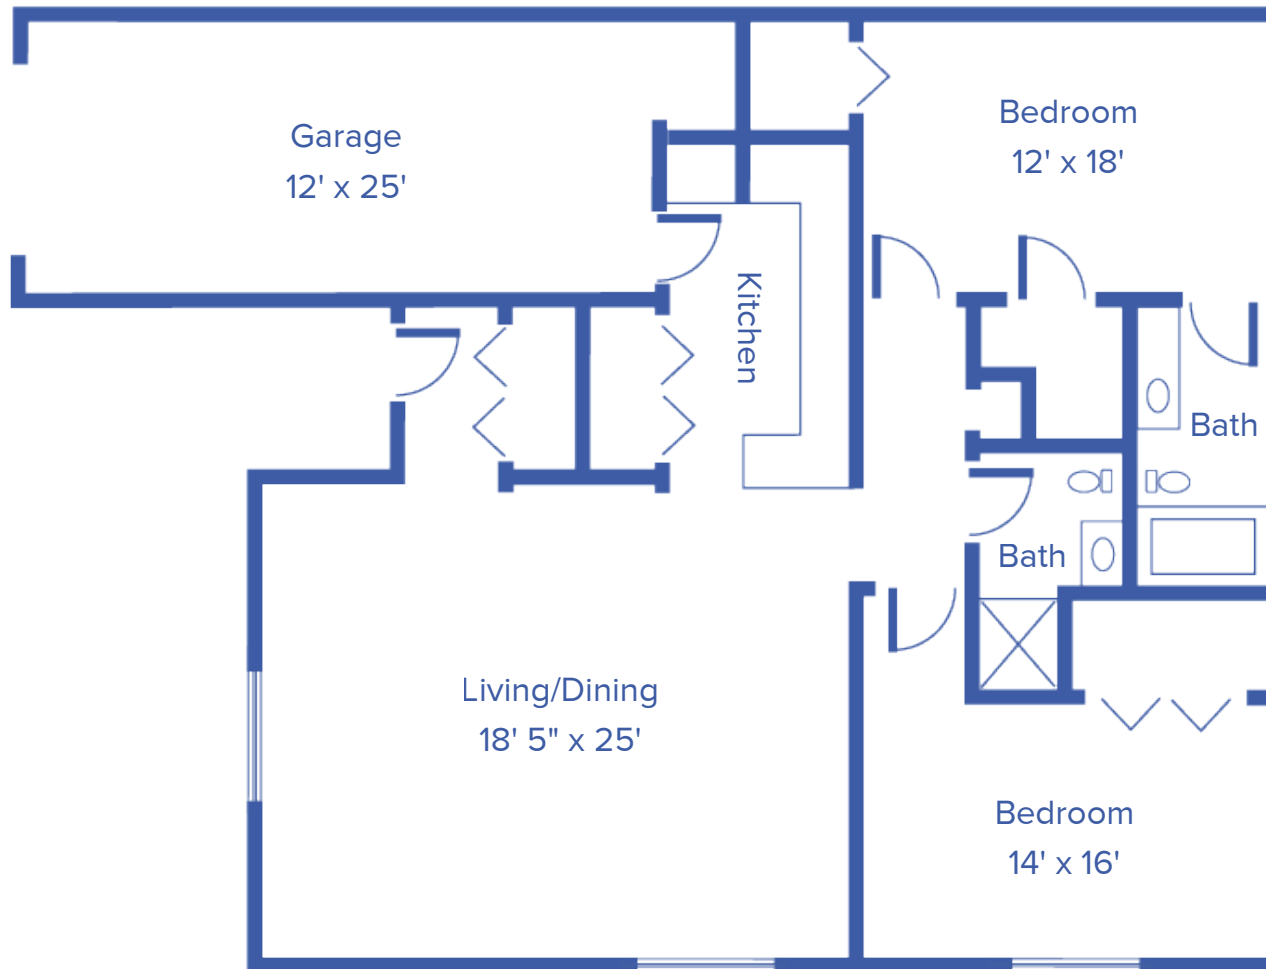

TWO-BEDROOM DUPLEX HOME

2-BATH / APPROX. 1,300 SQUARE FEET

Floor plans may vary slightly and are not to scale.