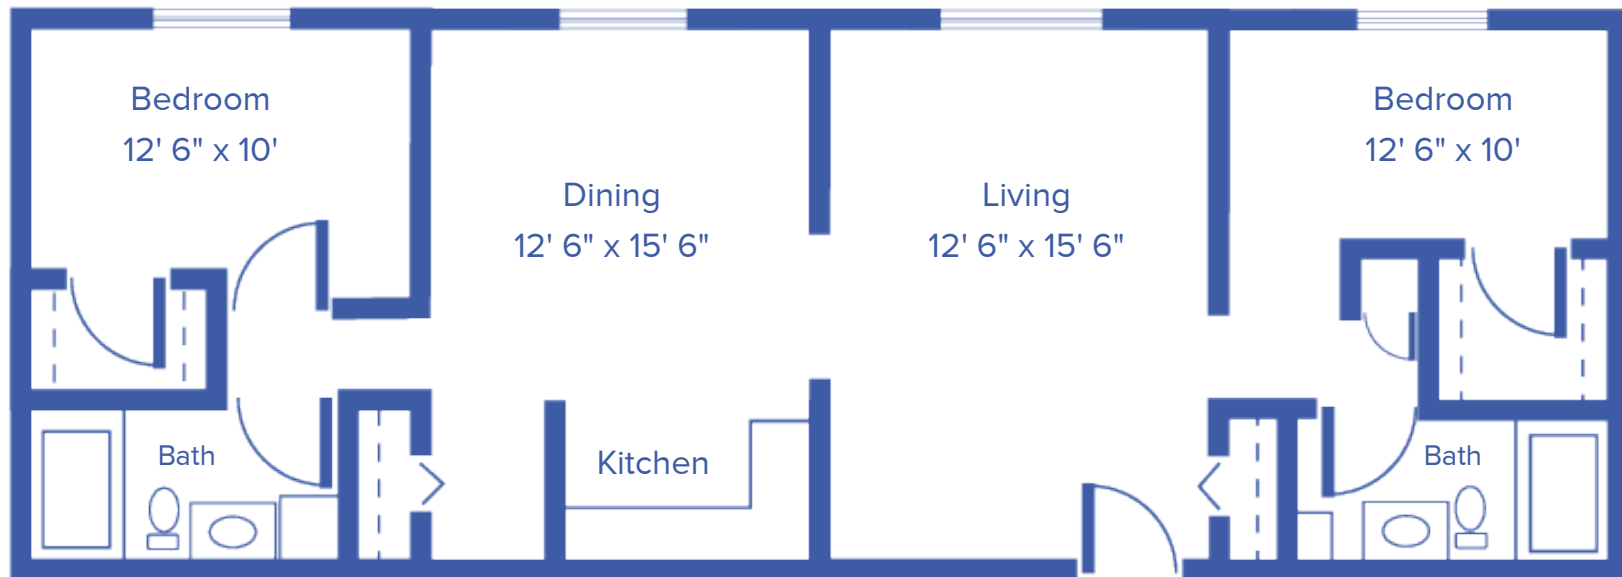

TWO-BEDROOM DELUXE APARTMENT

APPROX. 1,100 SQUARE FEET

Floor plans may vary slightly and are not to scale.