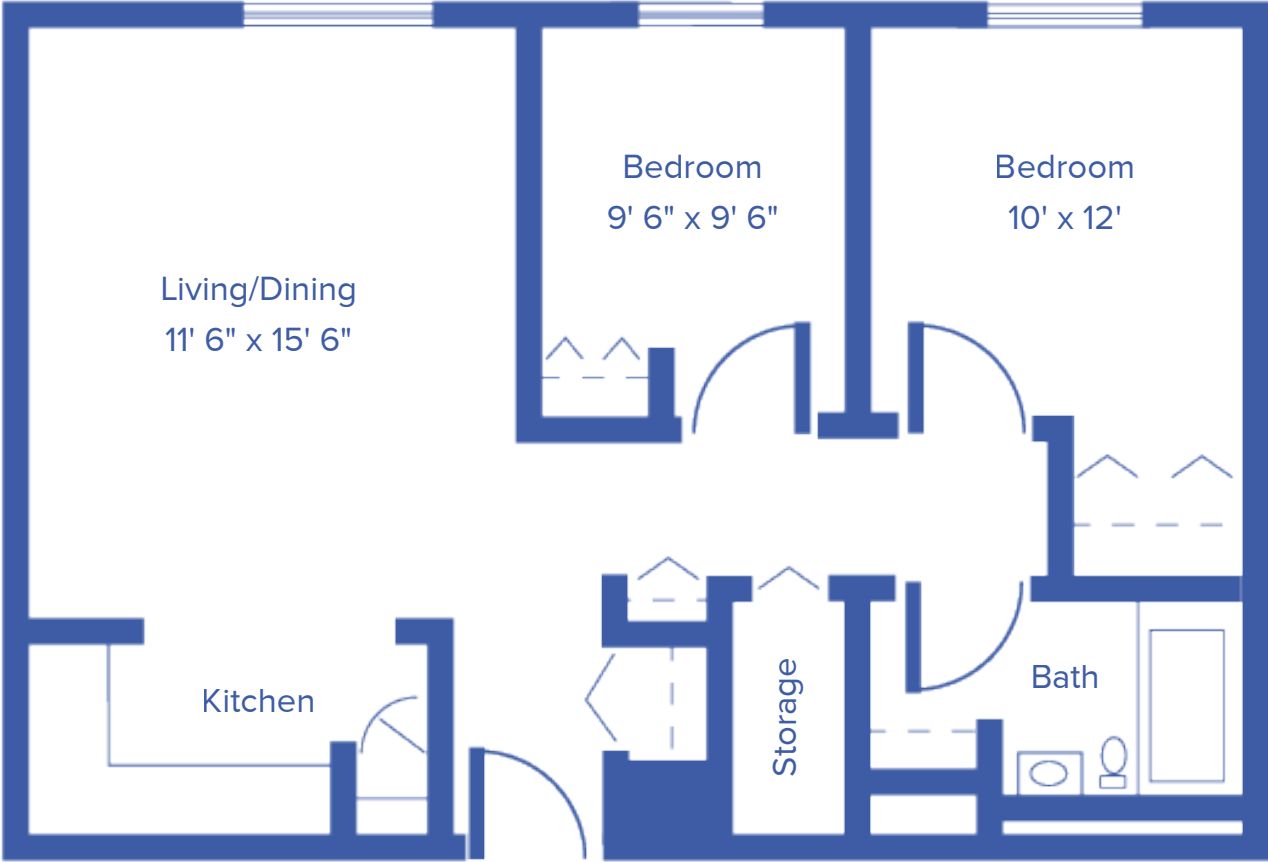

TWO-BEDROOM APARTMENT

APPROX. 705 SQUARE FEET

Floor plans may vary slightly and are not to scale.