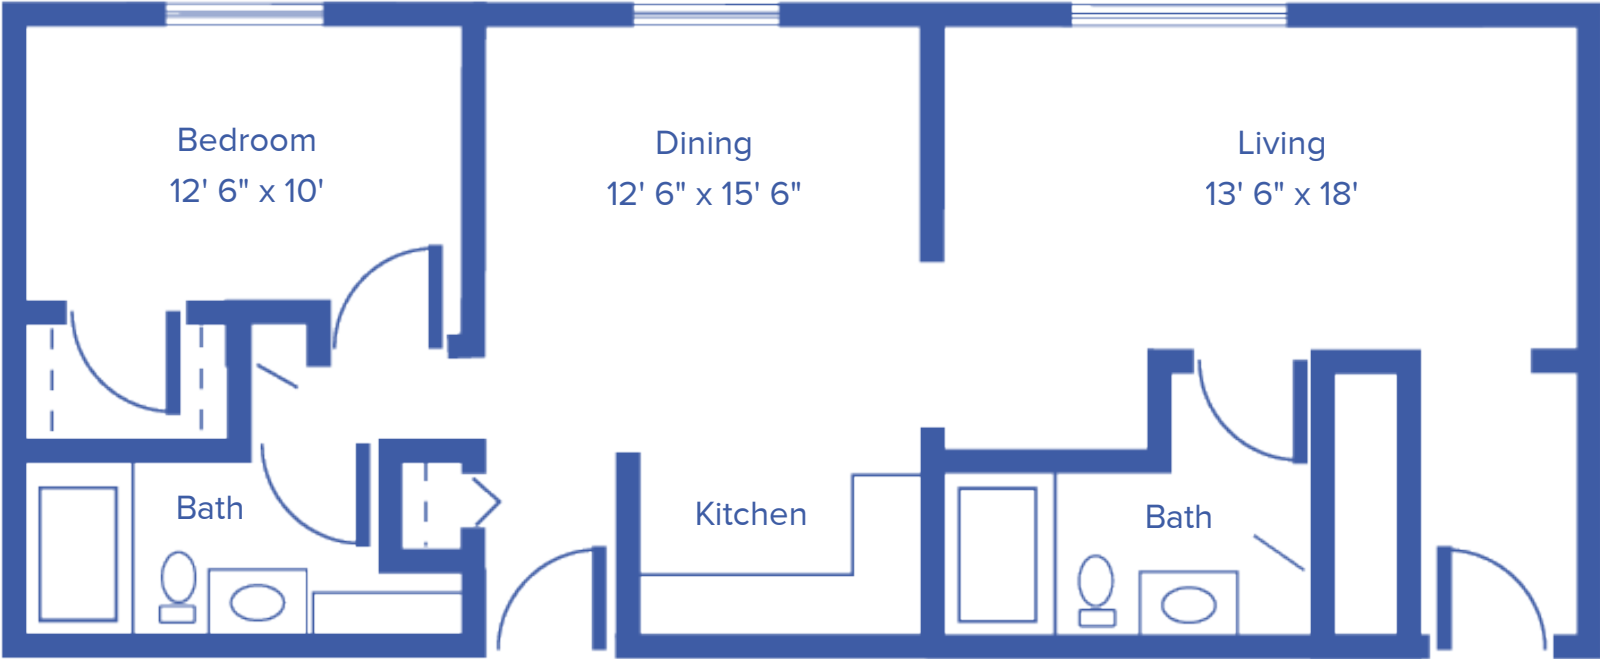

ONE-BEDROOM SUITE

2-BATH / APPROX. 950 SQUARE FEET

Floor plans may vary slightly and are not to scale.