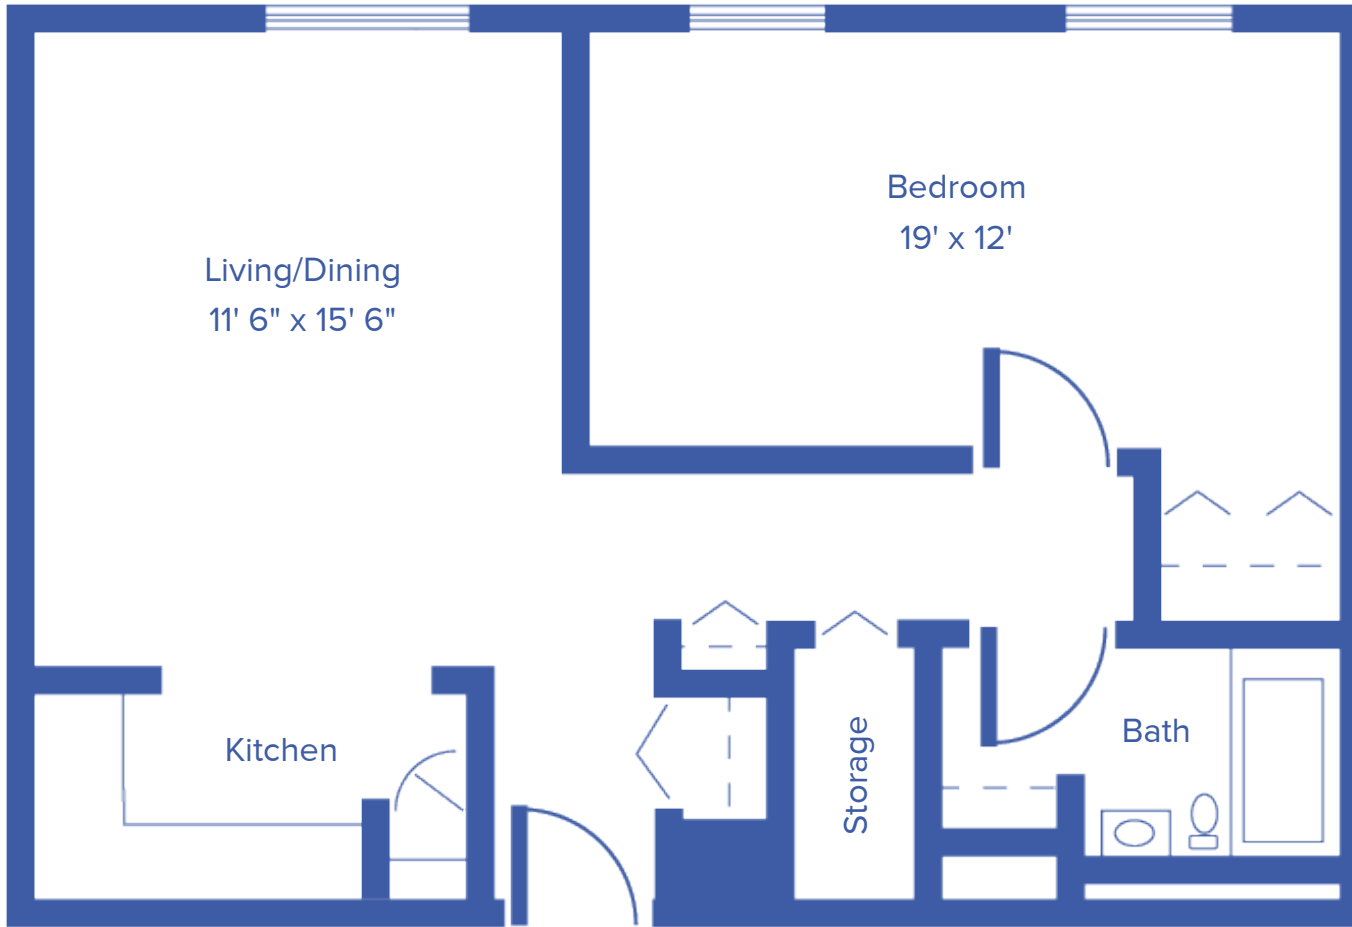

ONE-BEDROOM APARTMENT

LARGE / APPROX. 705 SQUARE FEET

Floor plans may vary slightly and are not to scale.