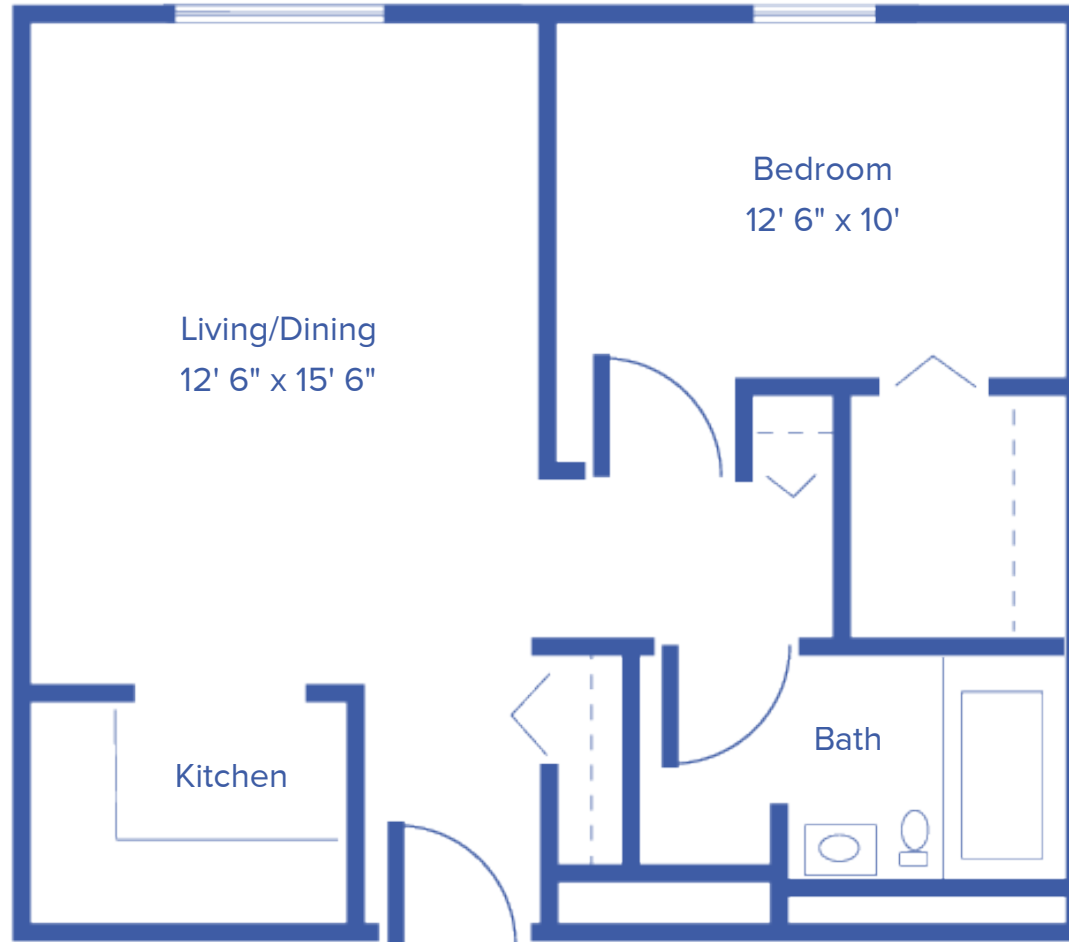

# ONE-BEDROOM APARTMENT

APPROX. 550 SQUARE FEET

*Floor plans may vary slightly and are not to scale.*