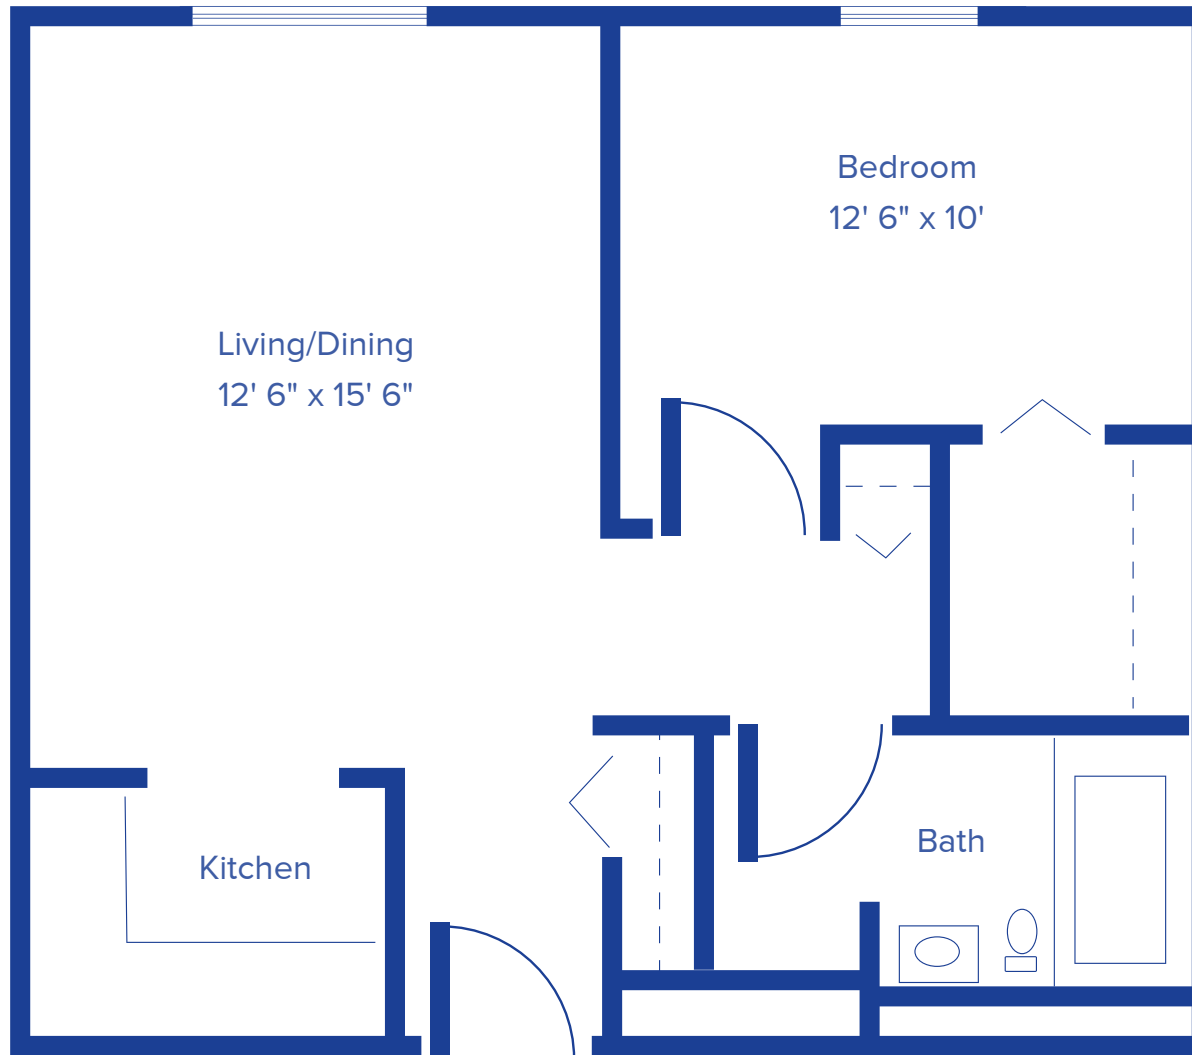

# STUDIO

395 - 461 SQUARE FEET

*Floor plans may vary slightly and are not to scale.*

# ONE-BEDROOM APARTMENT

550 SQUARE FEET

*Floor plans may vary slightly and are not to scale.*

# TWO-BEDROOM APARTMENT

705 SQUARE FEET

*Floor plans may vary slightly and are not to scale.*