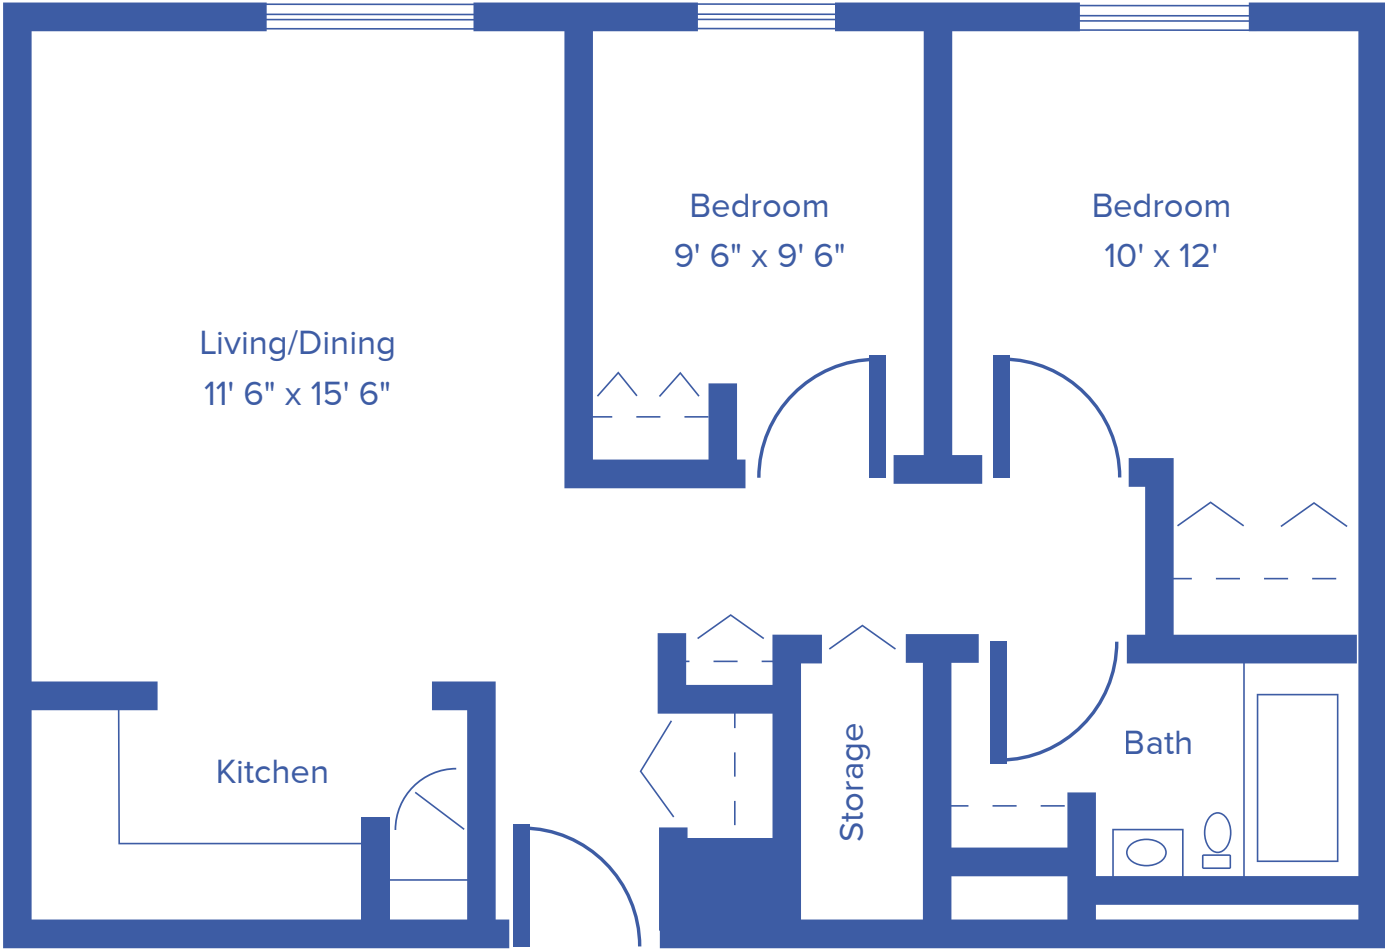

# STUDIO

395 - 461 SQUARE FEET

*Floor plans may vary slightly and are not to scale.*

# ONE-BEDROOM APARTMENT

550 SQUARE FEET

*Floor plans may vary slightly and are not to scale.*

# TWO-BEDROOM APARTMENT

705 SQUARE FEET

*Floor plans may vary slightly and are not to scale.*