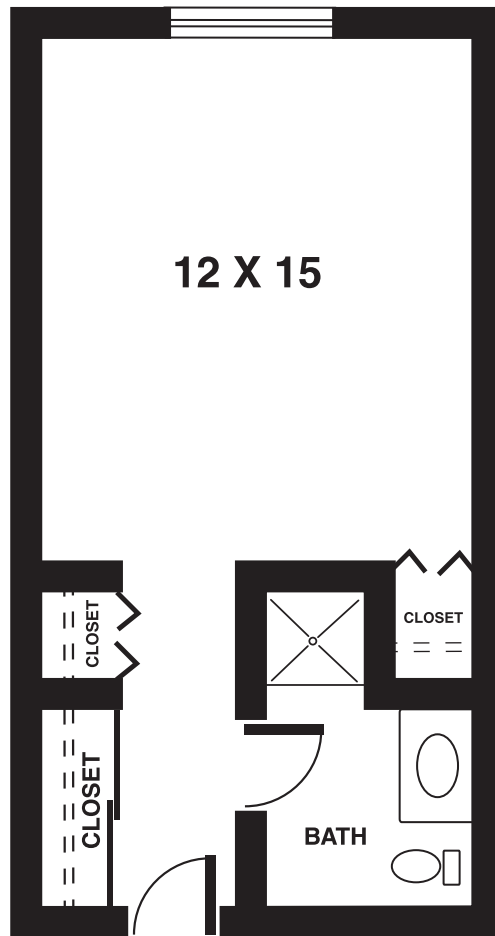

Assisted Living

Studio Apartment
Approximately 264 Sq. Ft.

Assisted Living

One-Bedroom Apartment
Approximately 444 Sq. Ft.