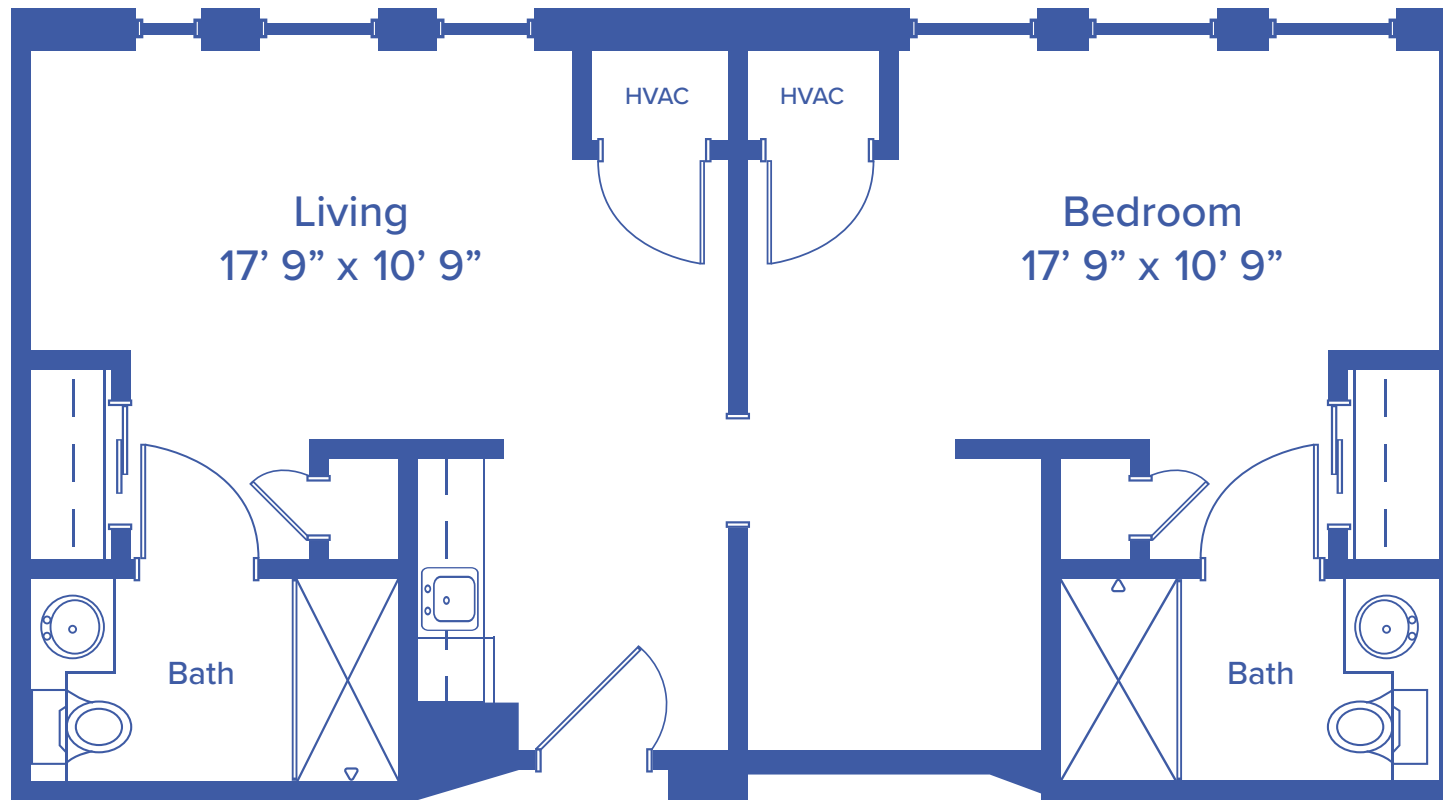

ONE-BEDROOM GRAND

554 SQUARE FEET

Floor plans may vary slightly and are not to scale.

17500 W 119TH ST, OLATHE, KS • WWW.ABERDEENVILLAGE.COM

ABERDEEN VILLAGE®
A PMMA COMMUNITY