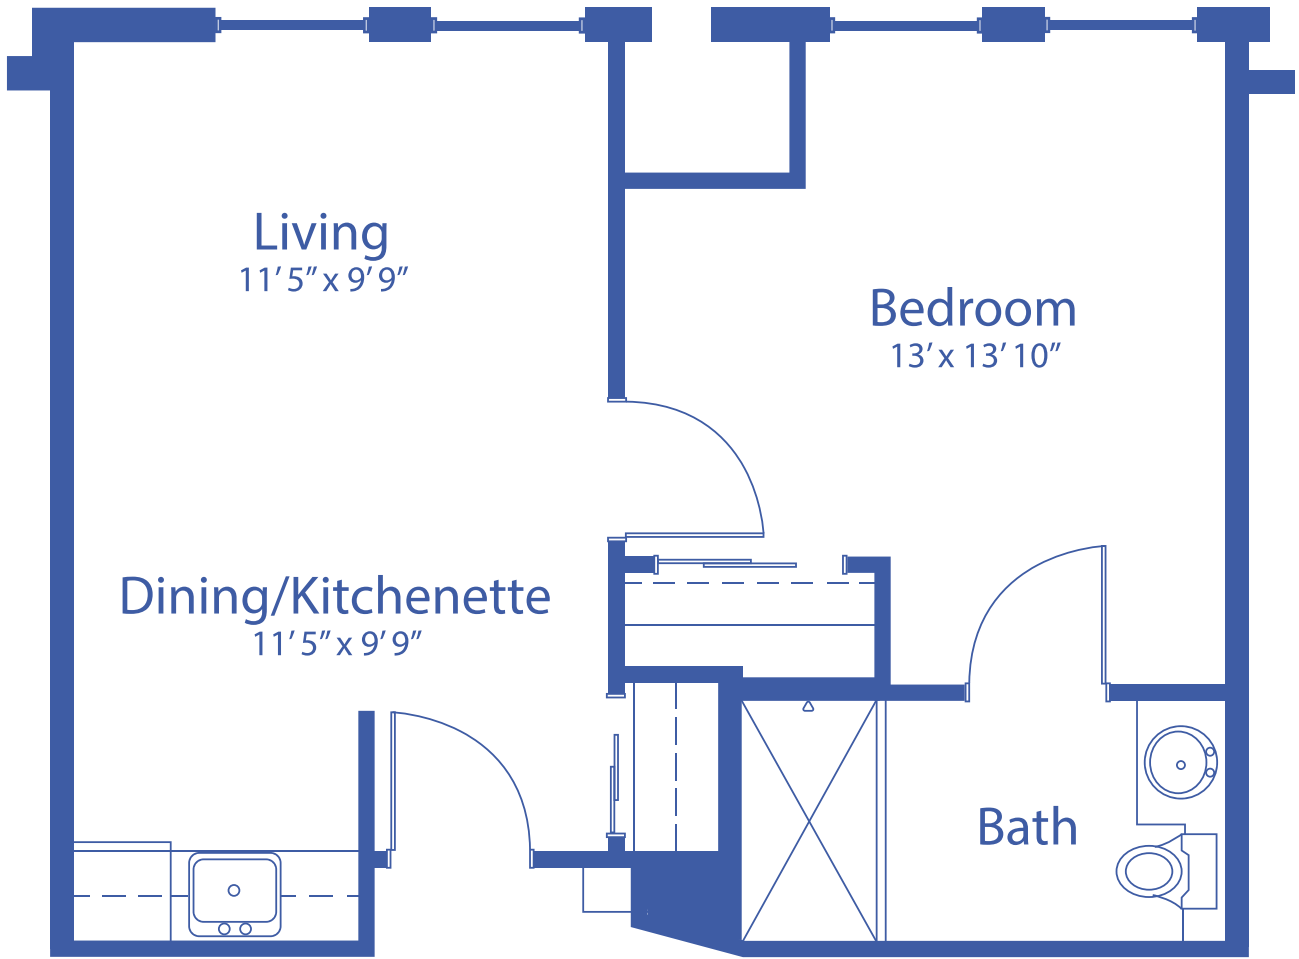

ONE-BEDROOM

440 SQUARE FEET

Floor plans may vary slightly and are not to scale.

17500 W 119TH ST, OLATHE, KS • WWW.ABERDEENVILLAGE.COM

ABERDEEN VILLAGE®
A PMMA COMMUNITY