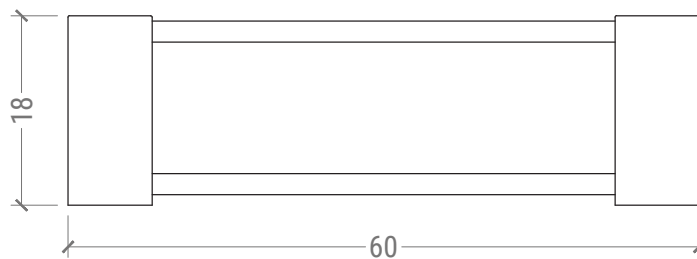

OAK FINISHES

OR PAINTED A COLOR OF YOUR CHOICE

- WHITEWASH
- CERUSED
- BROWN
- ZEBRA
- GREY
- EBONY