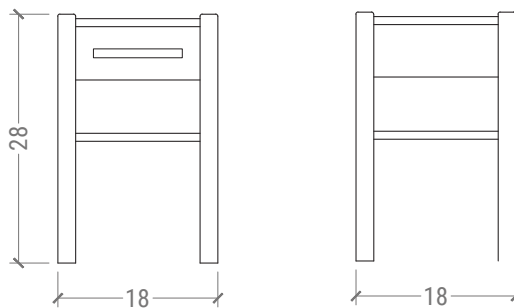

JOSH GREENE FOR DOWEL

LOMBARDY NIGHTSTAND

SMALL

DIMENSIONS

18" W • 18" D • 28" H

RETAIL PRICE

\$1,500

OAK FINISHES

OR PAINTED A COLOR OF YOUR CHOICE

-  WHITEWASH
-  CERUSED
-  BROWN
-  ZEBRA
-  GREY
-  EBONY

LEAD TIME

8-10 WEEKS