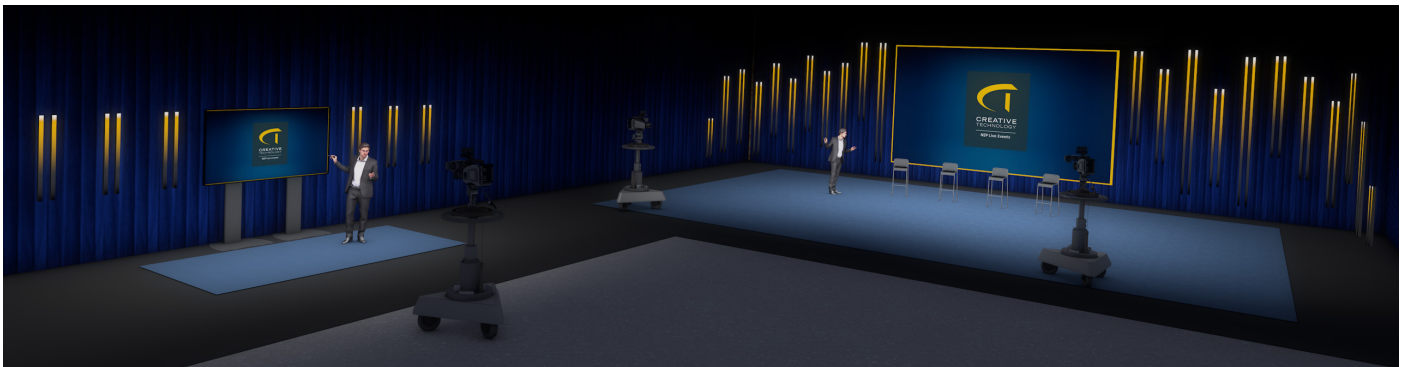

All made possible through live secured streaming, custom made interaction and on-demand technology. Our stylish and multi-functional studio includes high-res displays to showcase your message or unique branding. Various set designs enhance the visual experience, while our ready-to-use technology offers interactivity and live communication with your worldwide audience. The Plant Studio Copenhagen offers the technology and trained professionals to stream the production to your website, social media platforms or secured landing pages in real-time and on-demand. The studio may be used as a hybrid event studio, which means that a small live audience can participate on-site, while the main portion of the audience follows the event virtually online.

THE PLANT STUDIO COPENHAGEN

ASIA PACIFIC
EUROPE
MIDDLE EAST
NORTH AMERICA

Technical specification

- Up to 3Gbit/s HD-SDI 1080p/50Hz
- Studio cameras 1080p
- Payout solutions
- Graphic engine
- Speaker support
- Encoding for stream
- Recording
- 98" Full HD screen at B-stage
- Riedel's Artist and Bolero's wireless intercom systems

Facilities

- Studio 15 x 15 m
- Studio ceiling height 6 m
- Space for small live audience
- Green room / storage
- Lounge / storage
- Meeting room with screen
- Parking

Contact

Address: Raffinaderivej 22, 2300
City, Country: København, Denmark
Email: info.dk@ct-group.com
Web: www.ct-group.com/ne
More info about [the Plant](#)