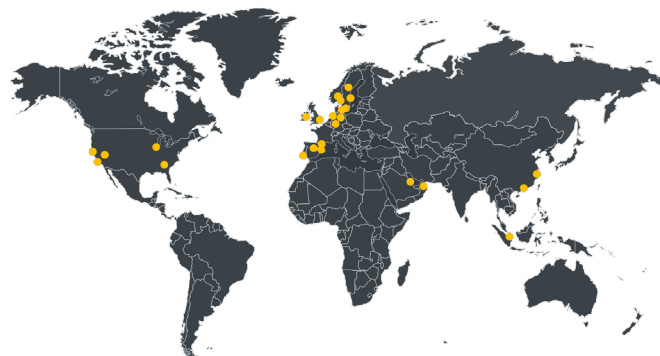

Creative Technology operates worldwide
Check out our [video](#) explaining the principles of Virtual Live Events!

GLOBAL REACH - LOCAL TOUCH

ct-group.com