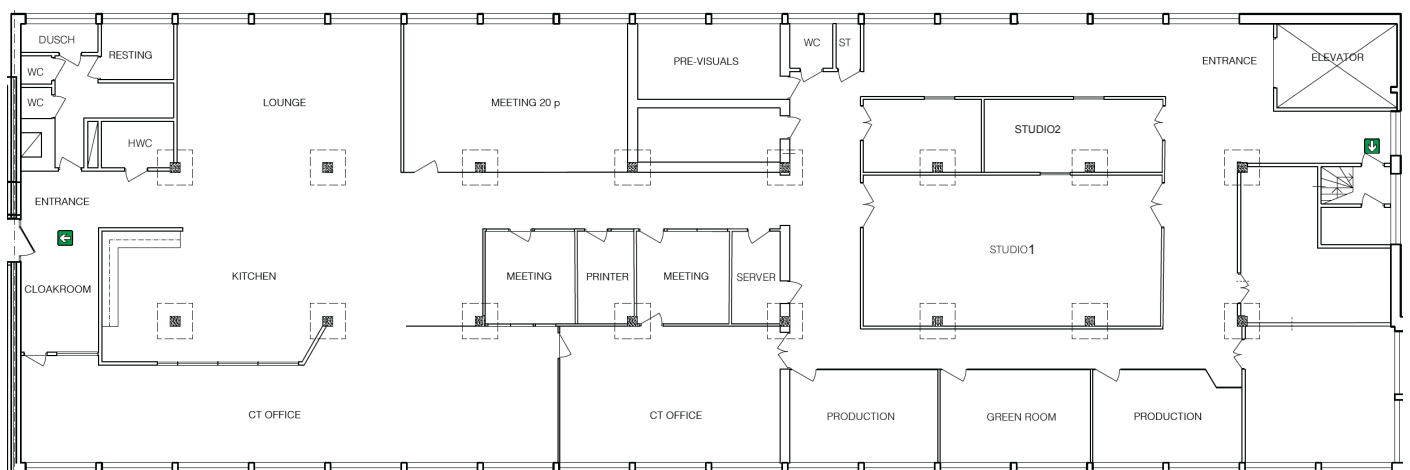

CREATIVE STUDIO 2

STOCKHOLM

ASIA PACIFIC
EUROPE
MIDDLE EAST
NORTH AMERICA

Technical specification

- Up to 3Gbit/s HD – SDI 1080/50p
- Remote camaras 1080p
- Playout solution
- Speaker support
- Encoding for stream
- Recording
- 4K Samsung LCD 65"

Facilities

- Parking
- Kitchen area
- Restrooms
- Green room
- Meeting rooms
- Lounge
- Studio 6 x 12m
- Studio ceiling high 3 m

Contact

Address: Ranhammarsvägen 12–14
Zip, City: 168 67, Bromma, Sweden
Email: creativestudios.se@ct-group.com
Web: www.ct-group.com/ne

Creative Technology operates worldwide
Check out our [video](#) explaining the principles of Virtual Live Events!