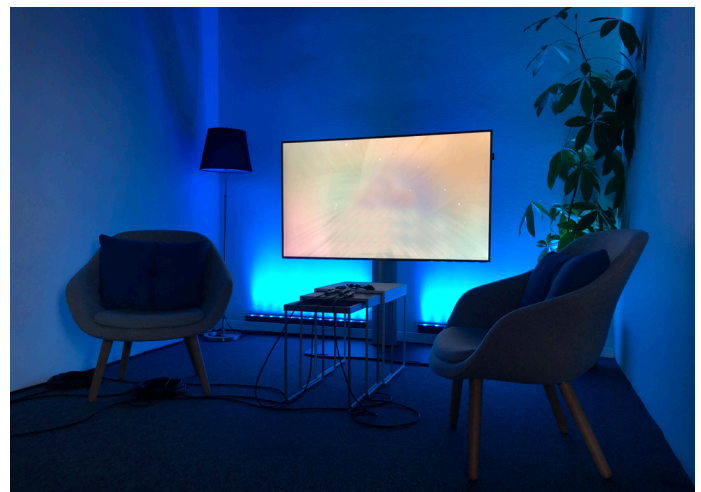

CREATIVE STUDIO 2 STOCKHOLM

ASIA PACIFIC
EUROPE
MIDDLE EAST
NORTH AMERICA

Welcome to our Creative Studio2 in Stockholm! We are ready to facilitate your virtual event and let you communicate with your audience, no matter where they are in the world.

All made possible through live secured streaming, custom made interaction and on-demand technology. Our studio includes a high-res display to showcase your message or unique branding, while our ready-to-use technology offers interactivity and live communication with your worldwide audience. Creative Studio2 Stockholm offers the technology and experienced professionals to stream the production to your website, social media platforms or secured landing pages in real-time and on-demand.

We offer:

- A fully equipped creative studio - ready to use
- Full HD 1080P production
- Live stream and/or on-demand webcast
- Trouble-free functionality on all viewer devices
- Interactive tools to communicate live with your audience
- Professional support from planning to distribution
- Comfortable facilities