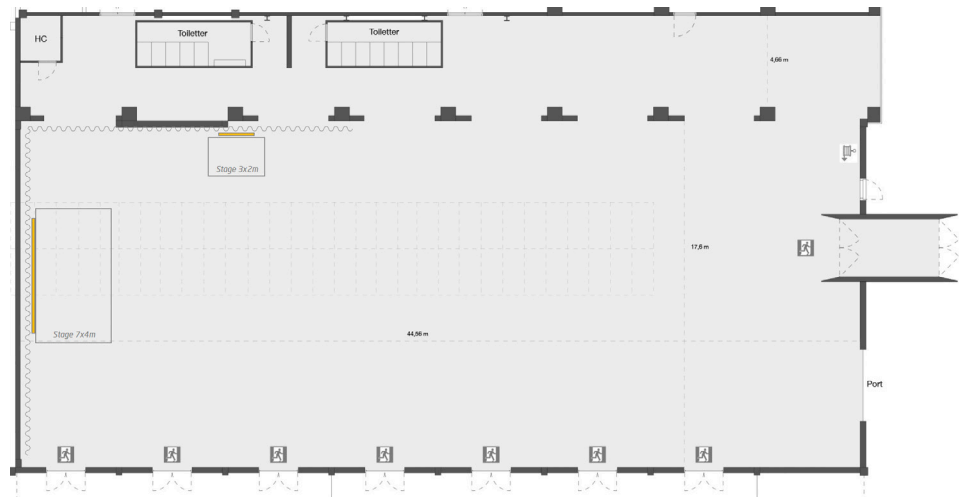

Facilities

- Studio 15 x 15 m
- Studio ceiling height 6 m
- Space for small live audience
- Green room / storage
- Lounge / storage
- Meeting room with screen
- Parking

Contact

Address: Raffinaderivej 22, 2300
City, Country: København, Denmark
Email: info.dk@ct-group.com
Web: www.ct-group.com/ne
More info about [the Plant](#)