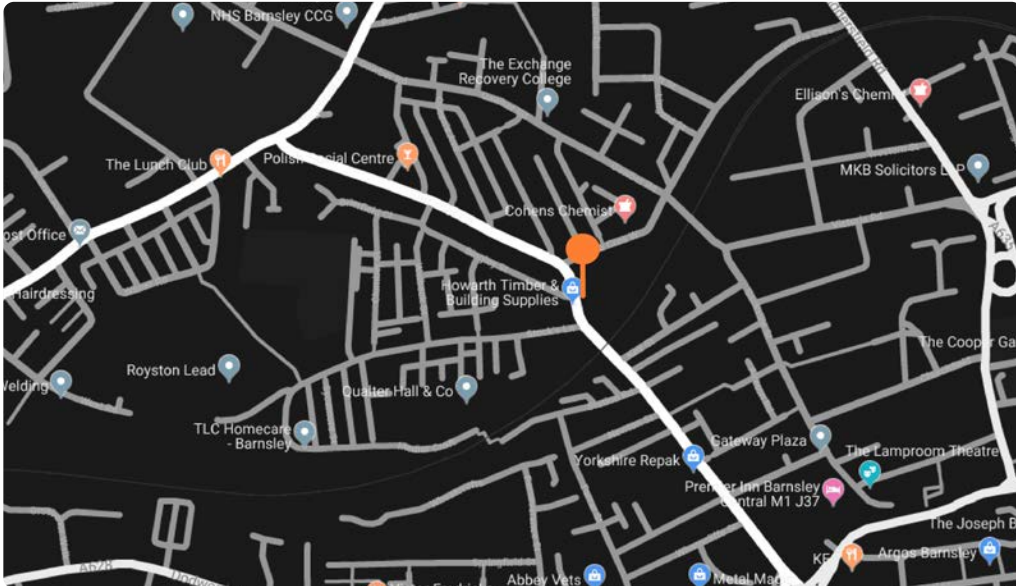

Barnsley

VICTORIA MEDICAL CENTRE

Panel 2

Site Address

Summer Lane/Victoria Crescent West,
Barnsley
S75 2AB

Latitude

53.556084

Longitude

-1.491885

DFT Daily Traffic

27,526

(<https://roadtraffic.dft.gov.uk/manualcountpoints/48820>)