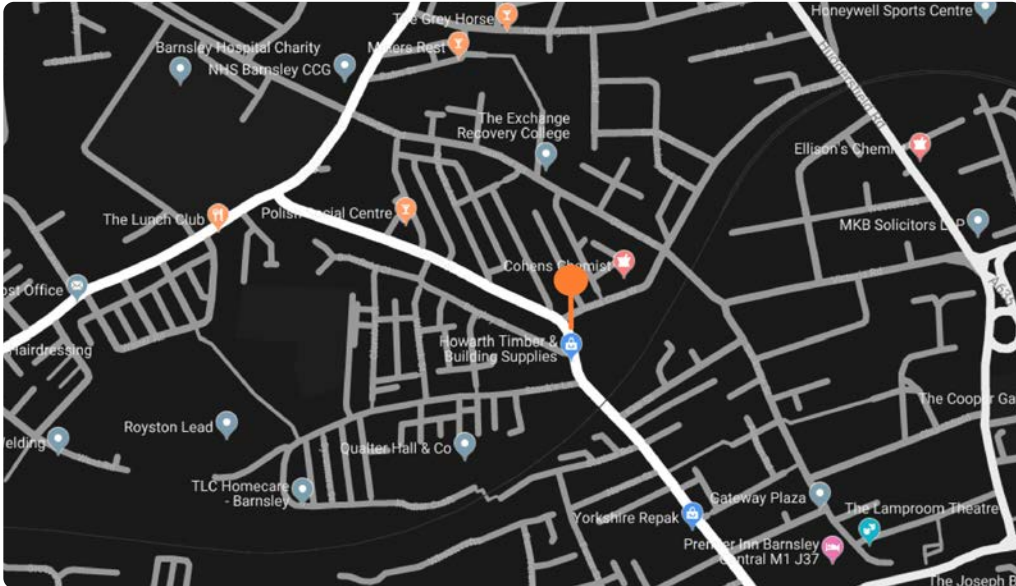

Barnsley

VICTORIA MEDICAL CENTRE

Panel 1

Site Address

Summer Lane/Victoria Crescent West,
Barnsley
S75 2AB

Latitude

53.556219

Longitude

-1.492013

DFT Daily Traffic

27,526

(<https://roadtraffic.dft.gov.uk/manualcountpoints/48820>)