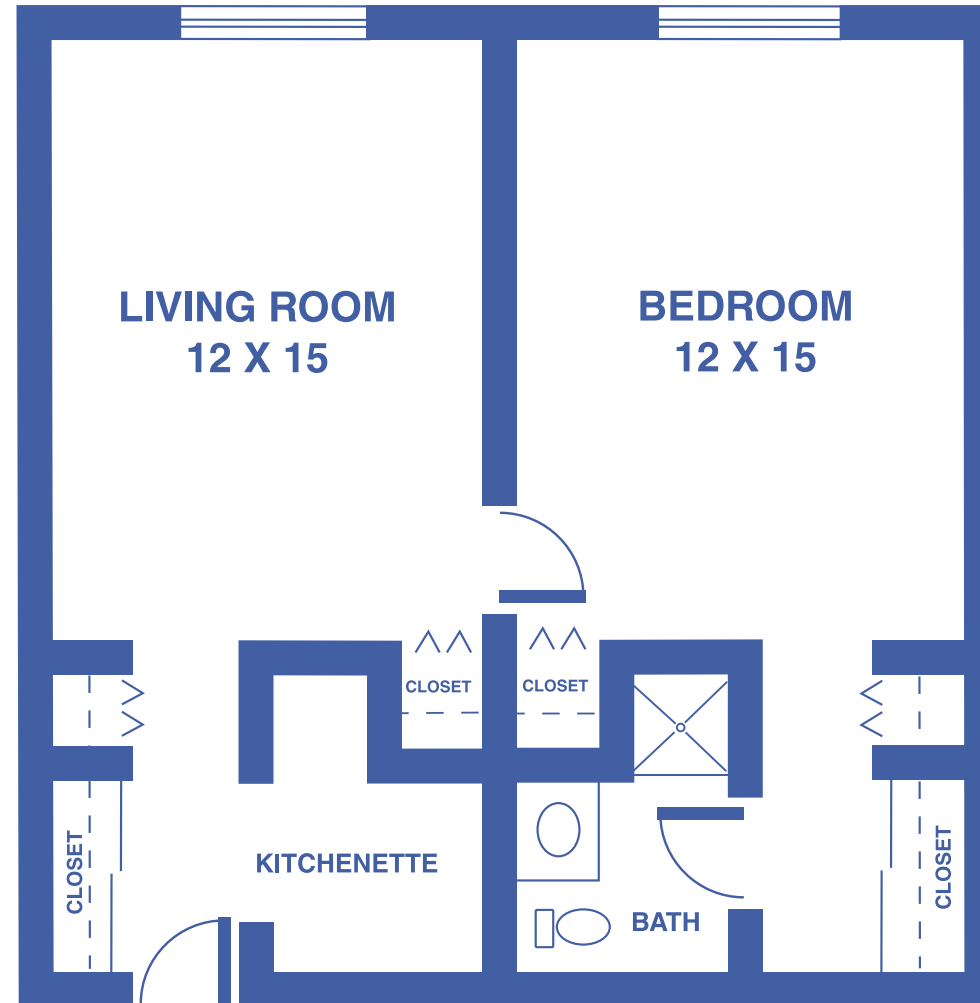

ONE-BEDROOM APARTMENT

444 SQUARE FEET

Floor plans may vary slightly and are not to scale.