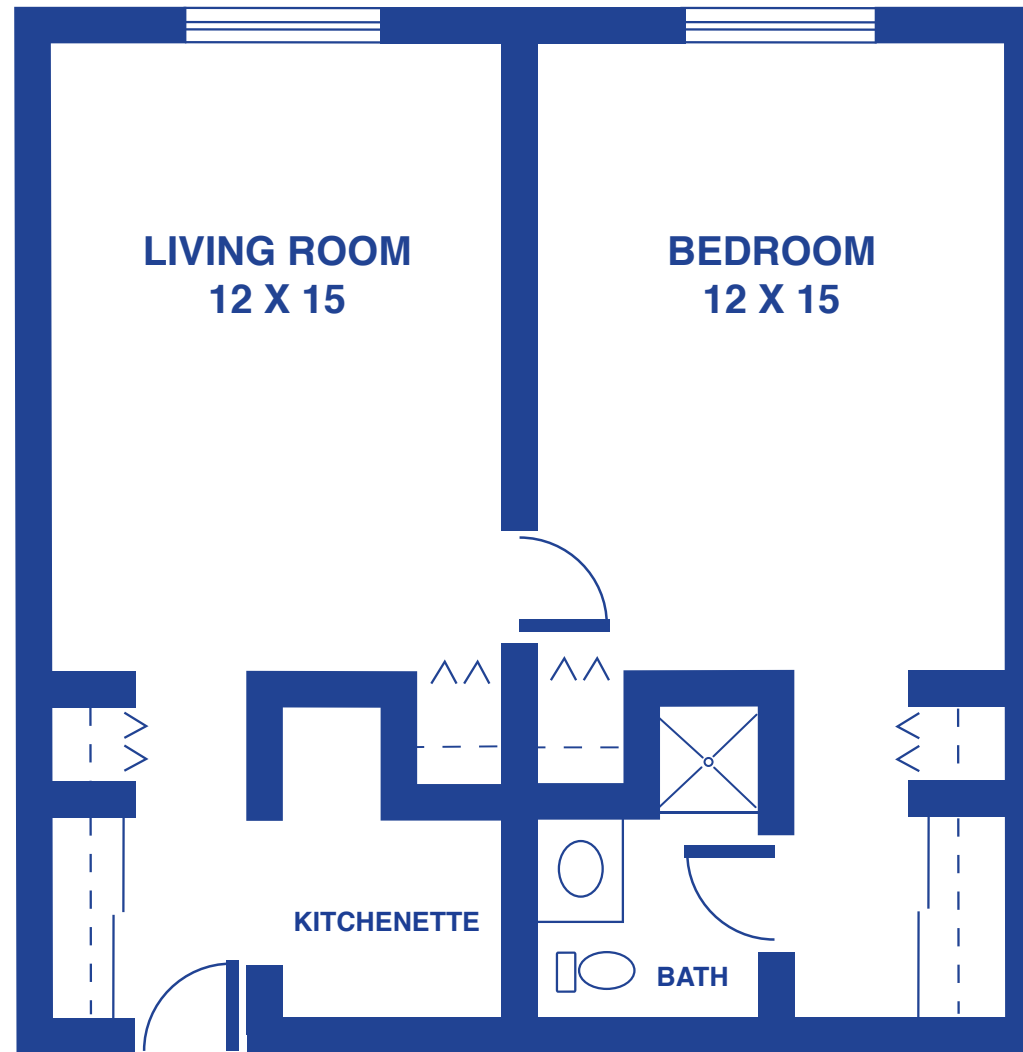

THE PRAIRIE HOUSE ONE-BEDROOM

444 SQUARE FEET

Floor plans may vary slightly and are not to scale.