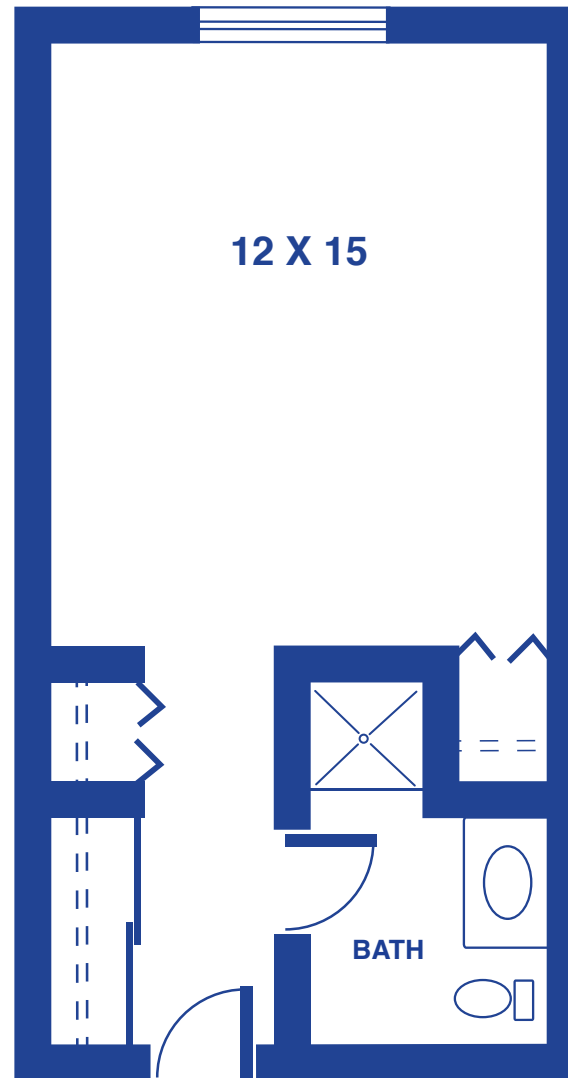

# THE PRAIRIE HOUSE STUDIO

264 SQUARE FEET

*Floor plans may vary slightly and are not to scale.*