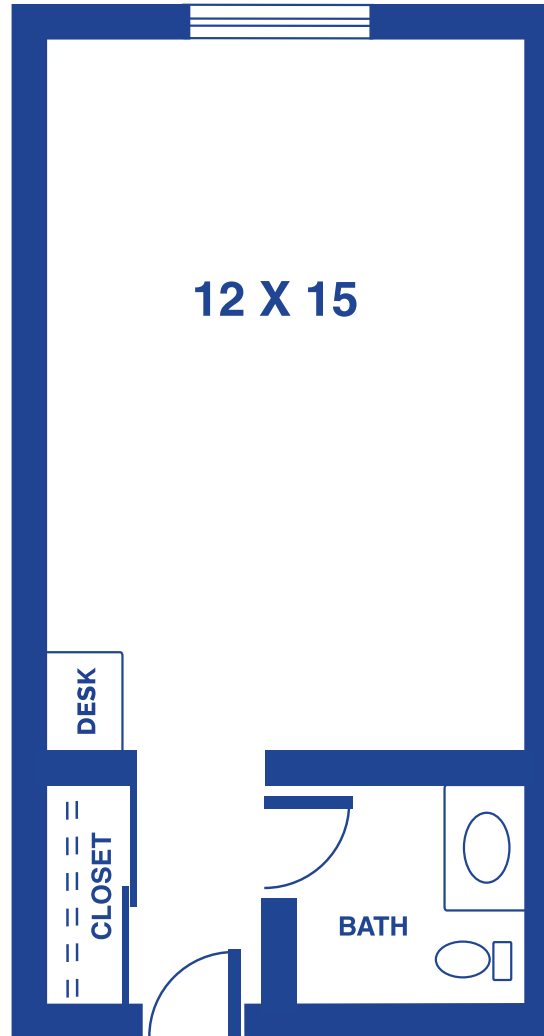

PRIVATE ROOM

APPROX. 240-265 SQ. FEET

Floor plans may vary slightly and are not to scale.