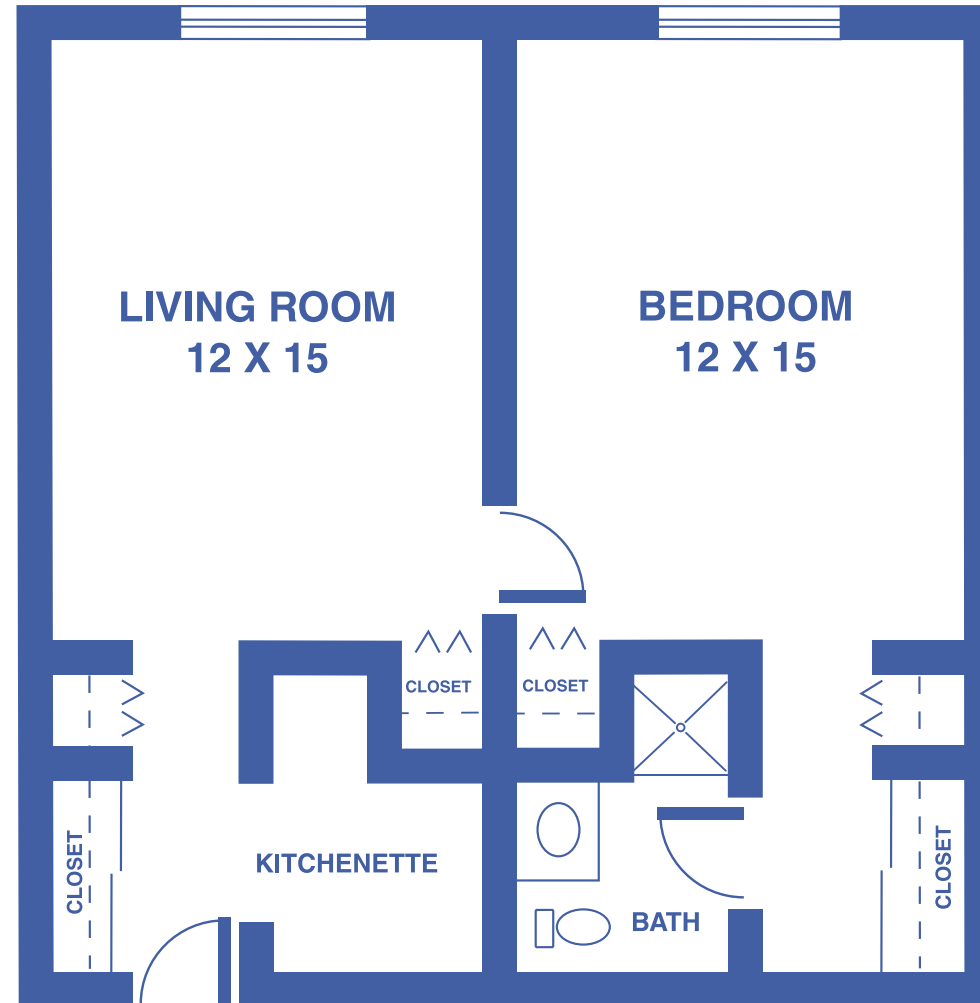

**FLOOR**

**PLANS**

**LAWRENCE**

Presbyterian Manor

# STUDIO

264 SQUARE FEET

*Floor plans may vary slightly and are not to scale.*

# ONE-BEDROOM APARTMENT

444 SQUARE FEET

*Floor plans may vary slightly and are not to scale.*