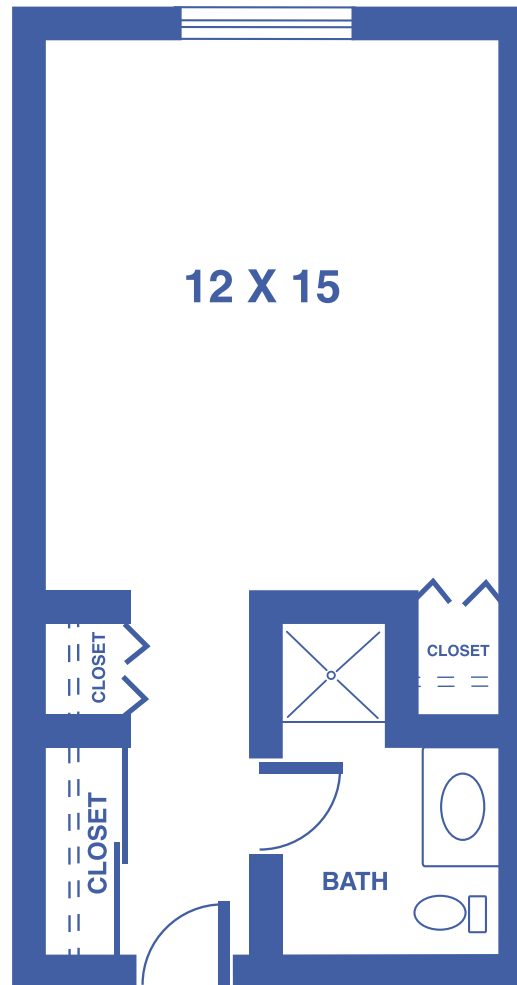

STUDIO

264 SQUARE FEET

Floor plans may vary slightly and are not to scale.