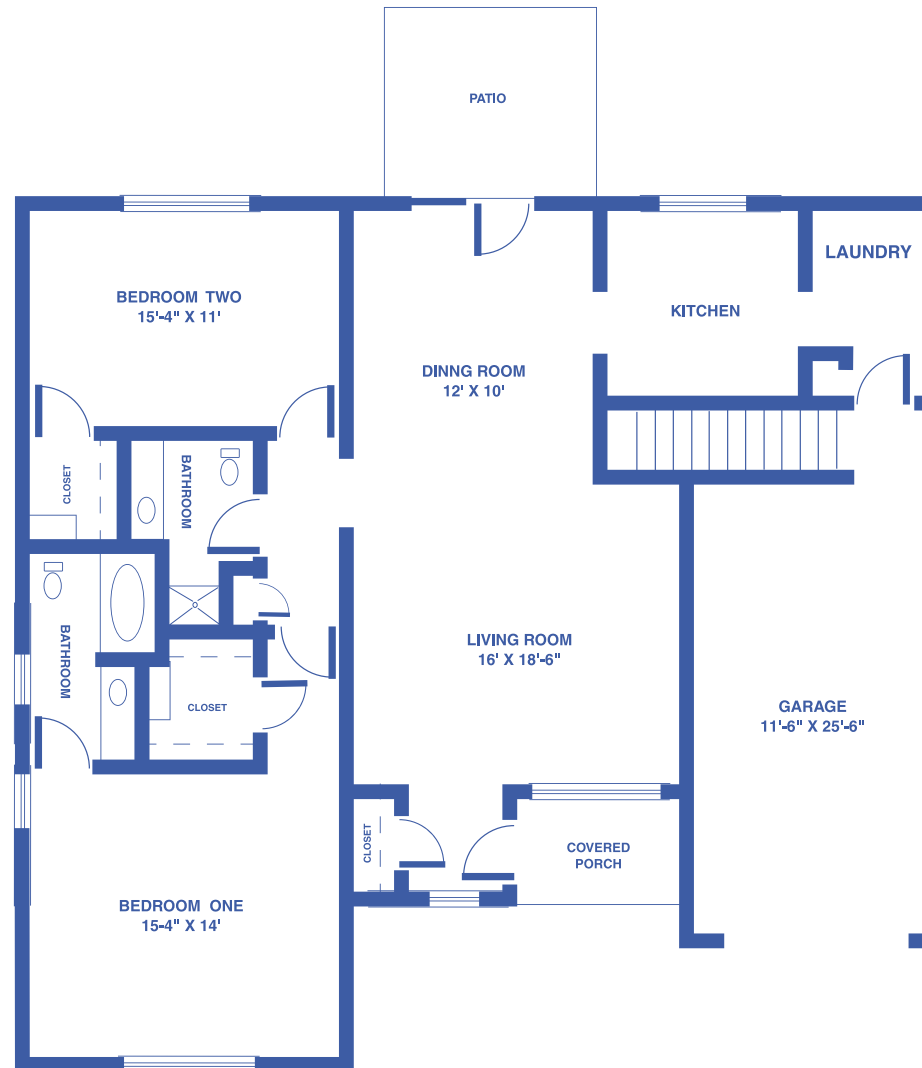

MANORWOODS: THE MAPLE

2-BEDROOM TOWNHOME / BASEMENT / APPROX. 1,306 – 2,612 SQUARE FEET

Floor plans may vary slightly and are not to scale.