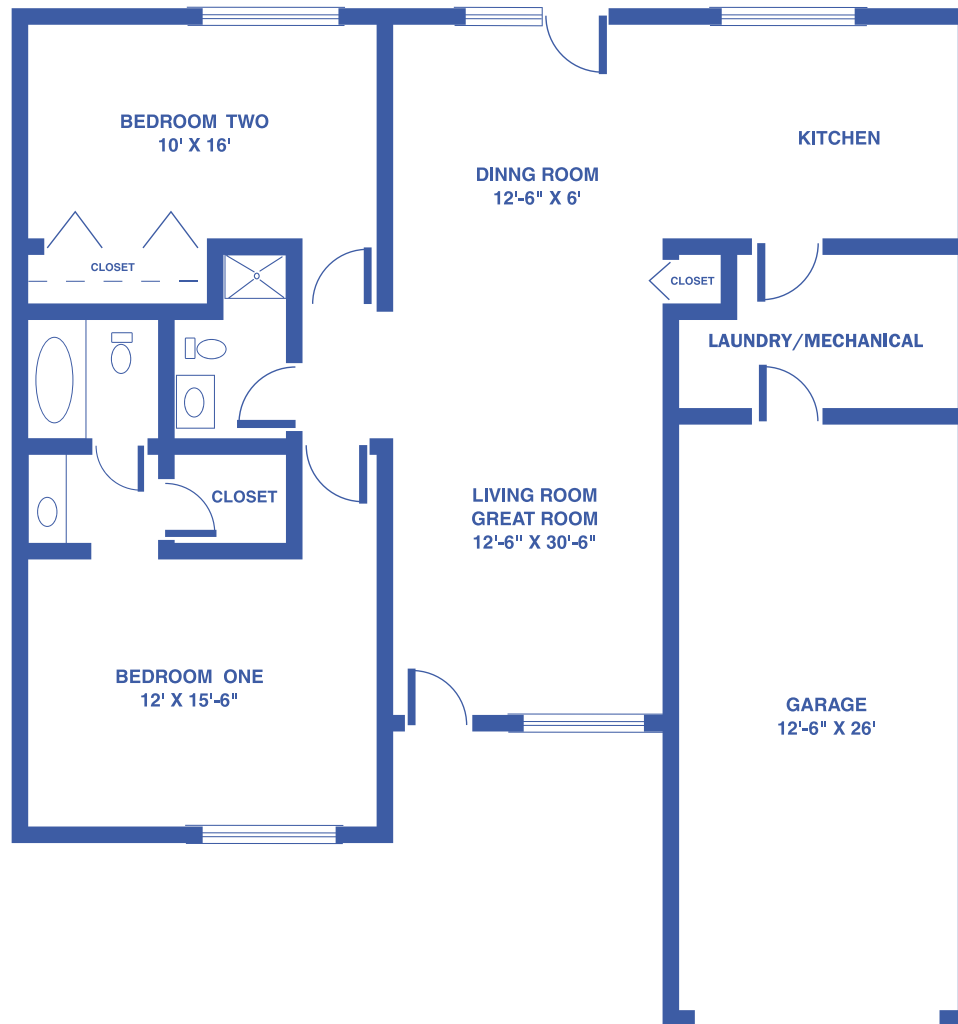

# MANORWOODS: THE SPRUCE

2-BEDROOM TOWNHOME / NO BASEMENT / APPROX. 1,313 SQUARE FEET

Floor plans may vary slightly and are not to scale.