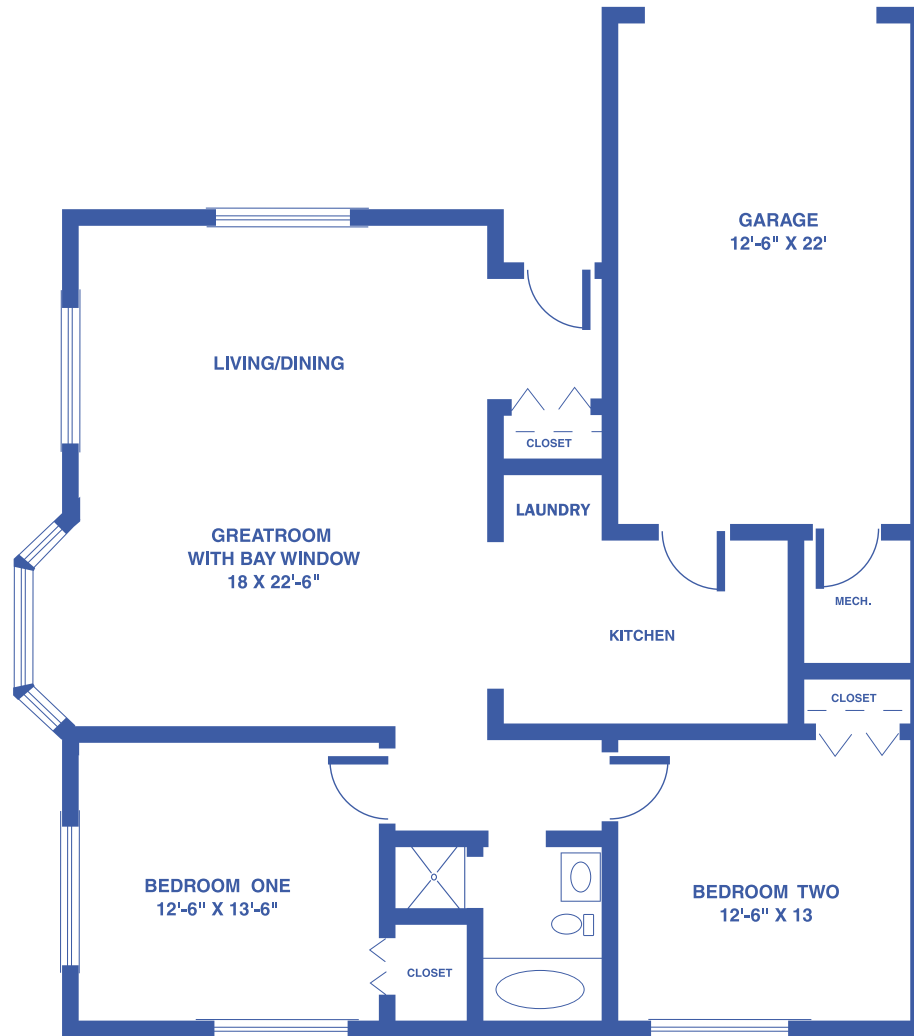

MANORWOODS: THE CHERRY

2-BEDROOM TOWNHOME / NO BASEMENT / APPROX. 1,220 SQUARE FEET

Floor plans may vary slightly and are not to scale.