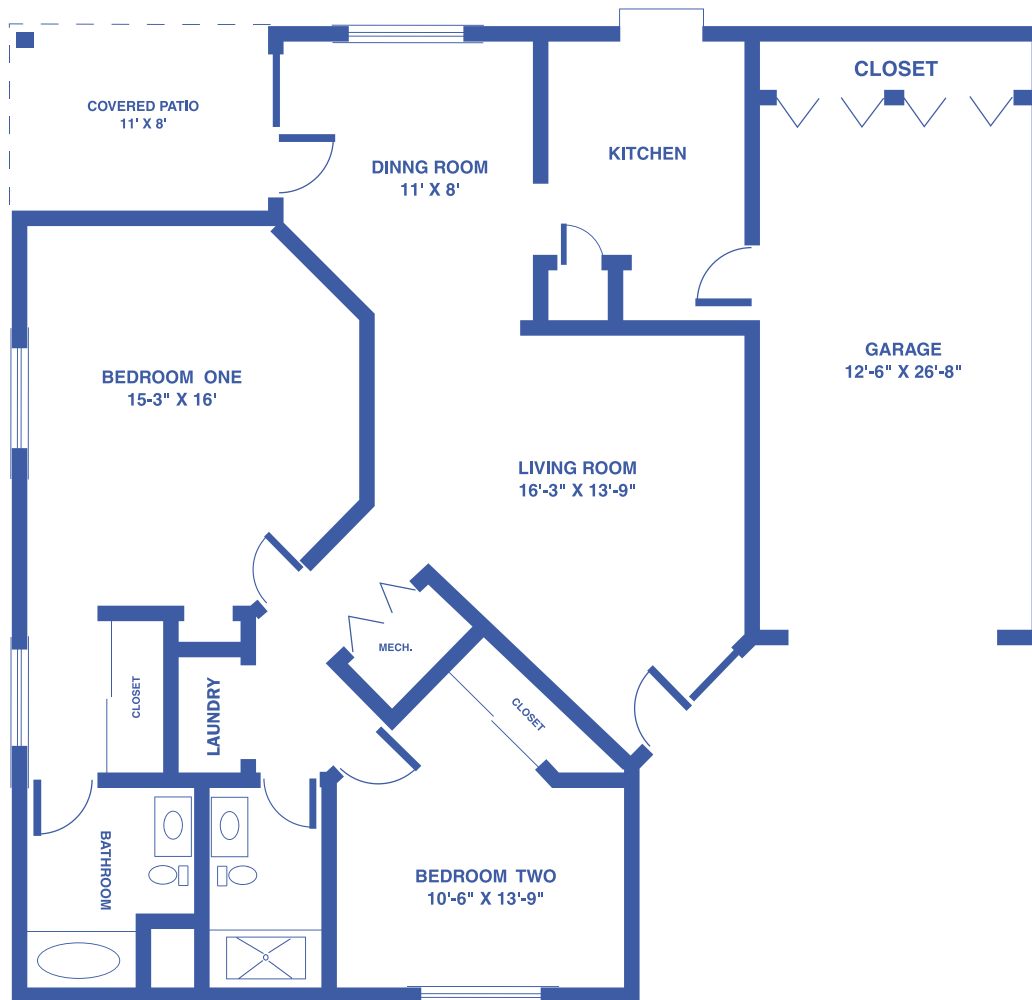

MANORWOODS: THE CEDAR

2-BEDROOM TOWNHOME / NO BASEMENT / APPROX. 1,178 SQUARE FEET

Floor plans may vary slightly and are not to scale.