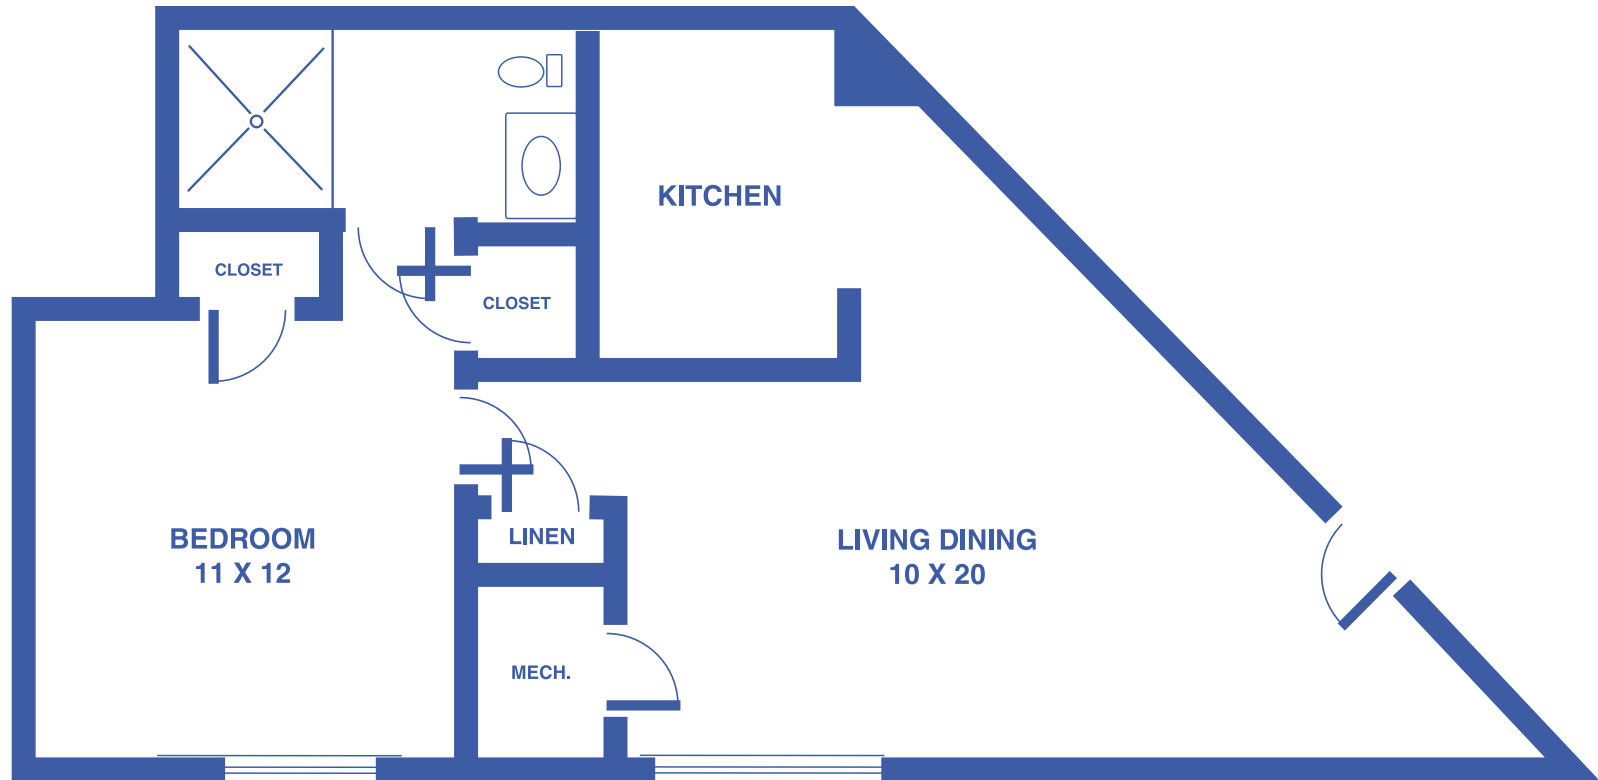

PRAIRIE POINTE: THE WILDFLOWER

1-BEDROOM / APPROX. 552 SQUARE FEET

Floor plans may vary slightly and are not to scale.

1429 KASOLD DR, LAWRENCE, KS 66409 • WWW.LAWRENCEPRESBYTERIANMANOR.ORG

LAWRENCE
Presbyterian Manor