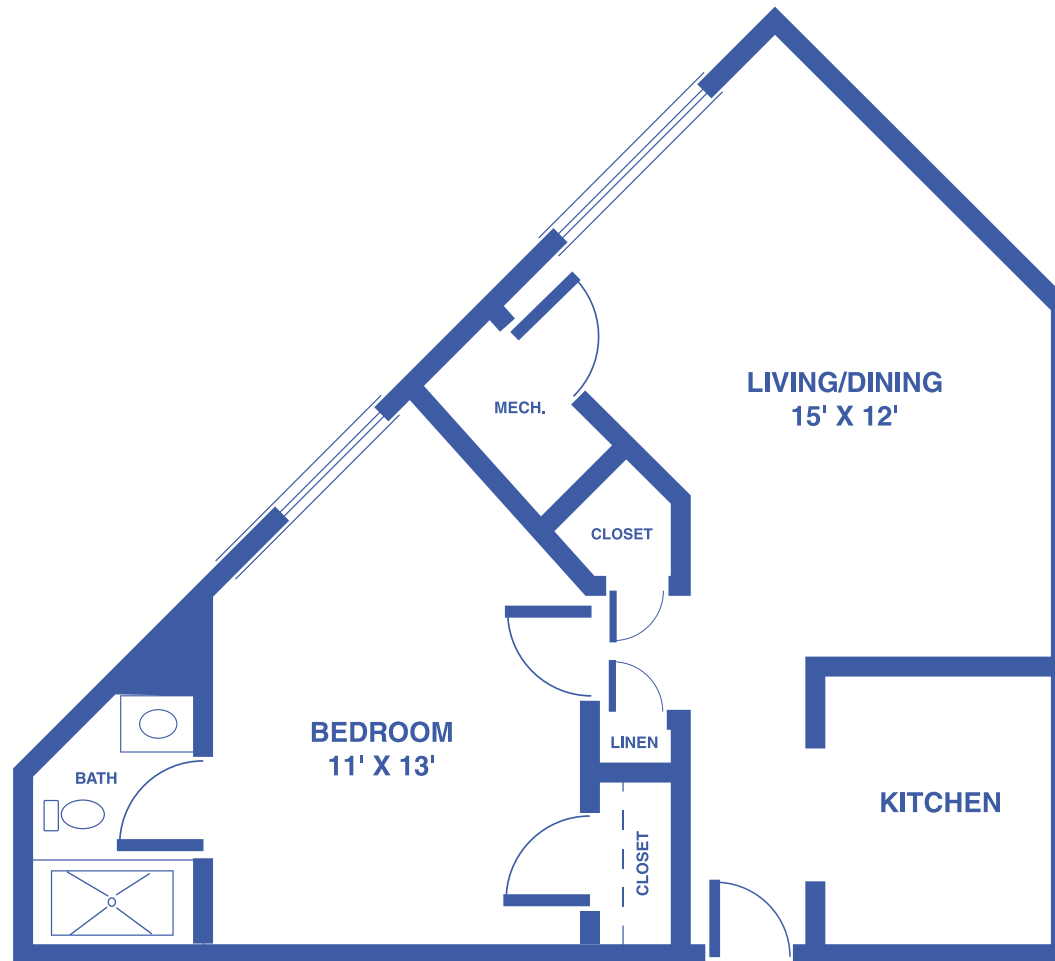

PRAIRIE POINTE: THE BLUESTEM

1-BEDROOM / APPROX. 473 SQUARE FEET

Floor plans may vary slightly and are not to scale.

1429 KASOLD DR, LAWRENCE, KS 66409 • WWW.LAWRENCEPRESBYTERIANMANOR.ORG

LAWRENCE
Presbyterian Manor