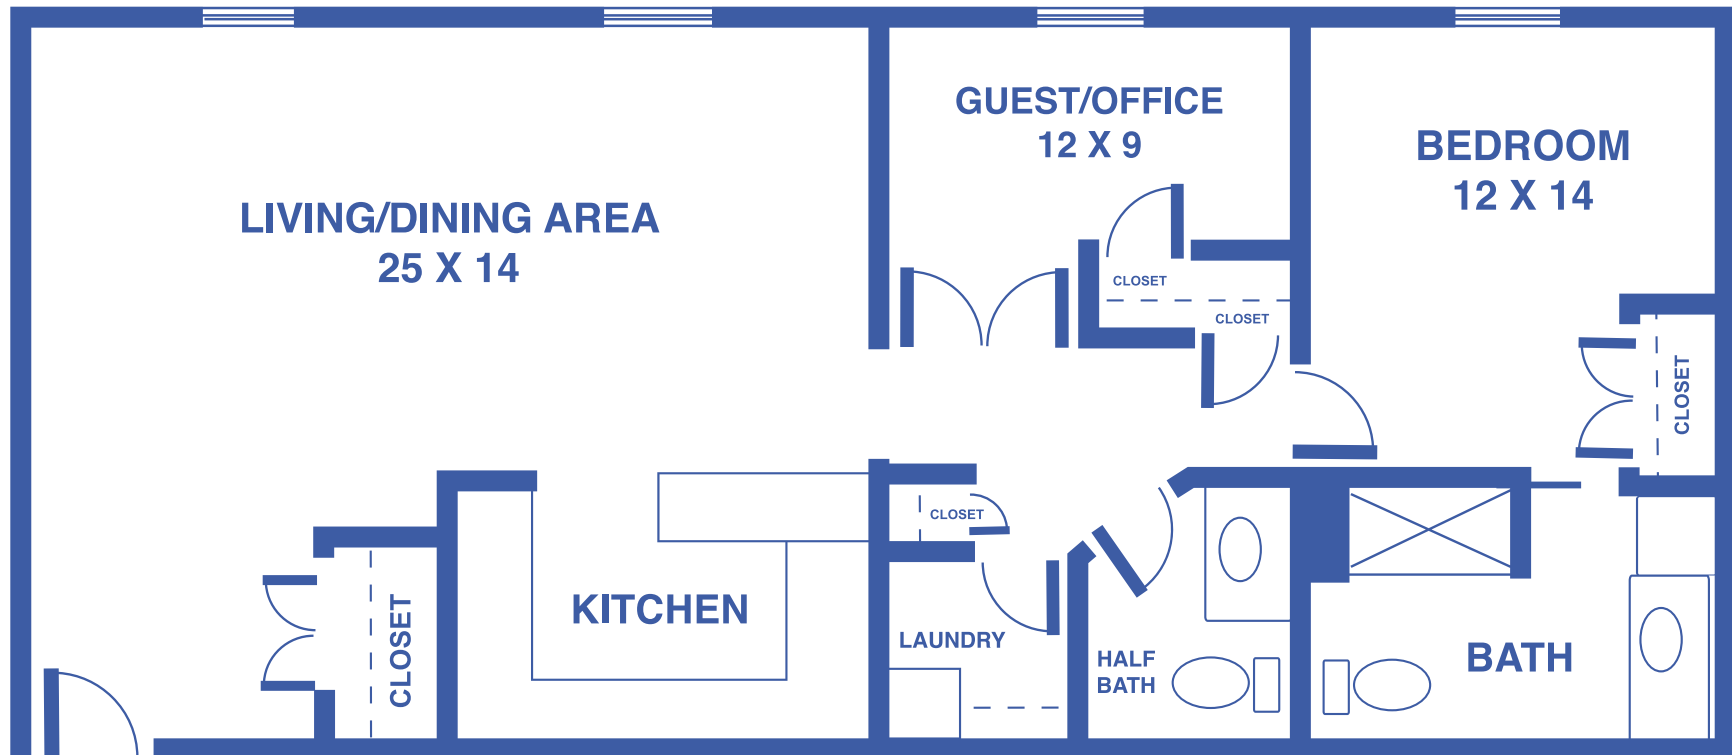

# SUNFLOWER TOWER: THE PRIMROSE

2-BEDROOM DELUXE / THIRD FLOOR / APPROX. 1,100 SQUARE FEET

Floor plans may vary slightly and are not to scale.