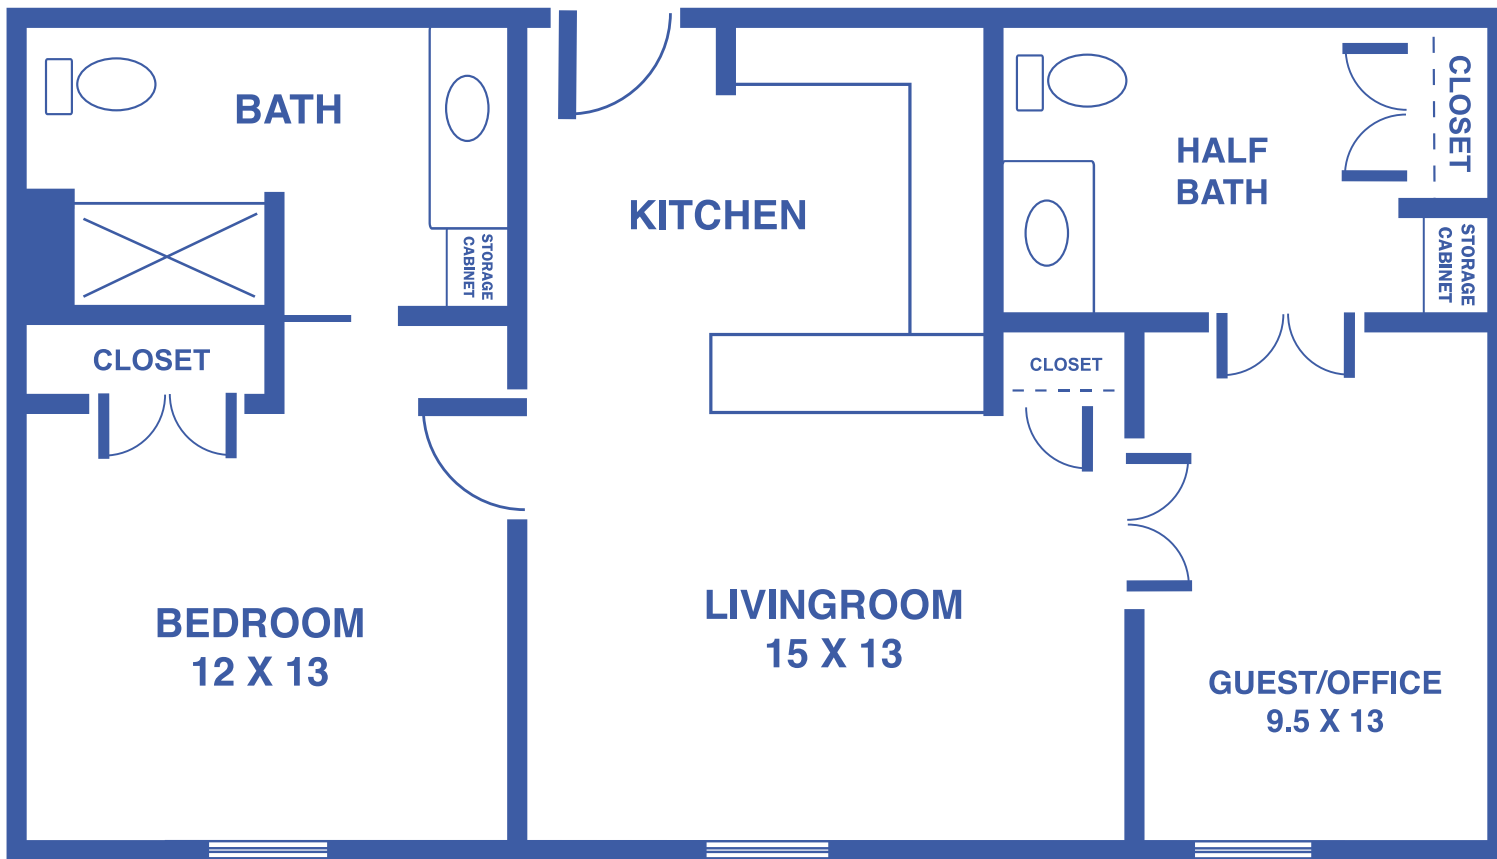

SUNFLOWER TOWER: THE MARIGOLD

2-BEDROOM / THIRD FLOOR / APPROX. 836 SQUARE FEET

Floor plans may vary slightly and are not to scale.

1429 KASOLD DR, LAWRENCE, KS 66409 • WWW.LAWRENCEPRESBYTERIANMANOR.ORG

LAWRENCE
Presbyterian Manor