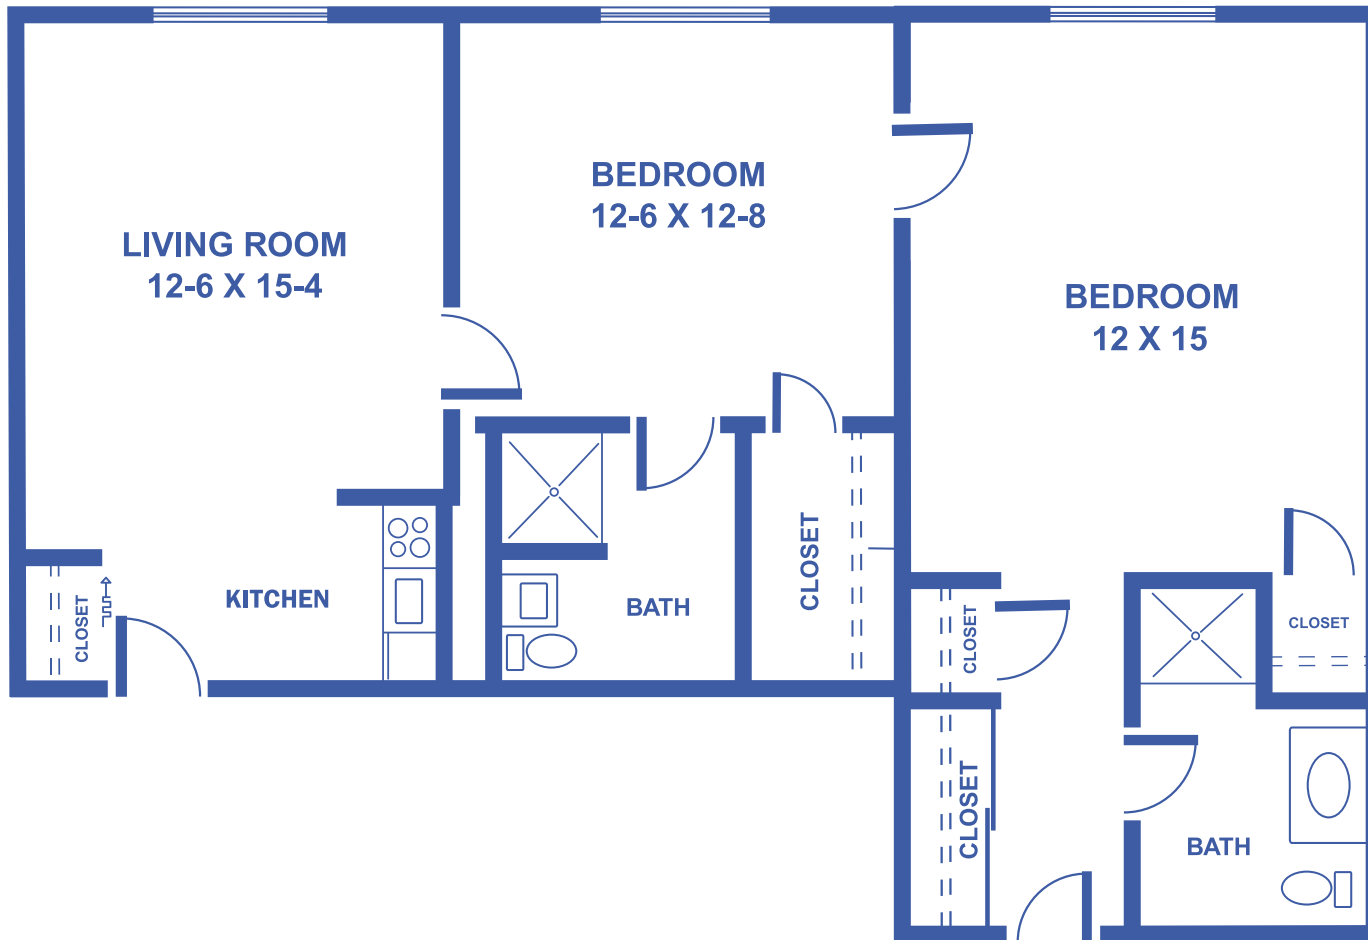

SUNFLOWER TOWER: THE ASTER

2-BEDROOM / APPROX. 800 SQUARE FEET

Floor plans may vary slightly and are not to scale.

LAWRENCE
Presbyterian Manor