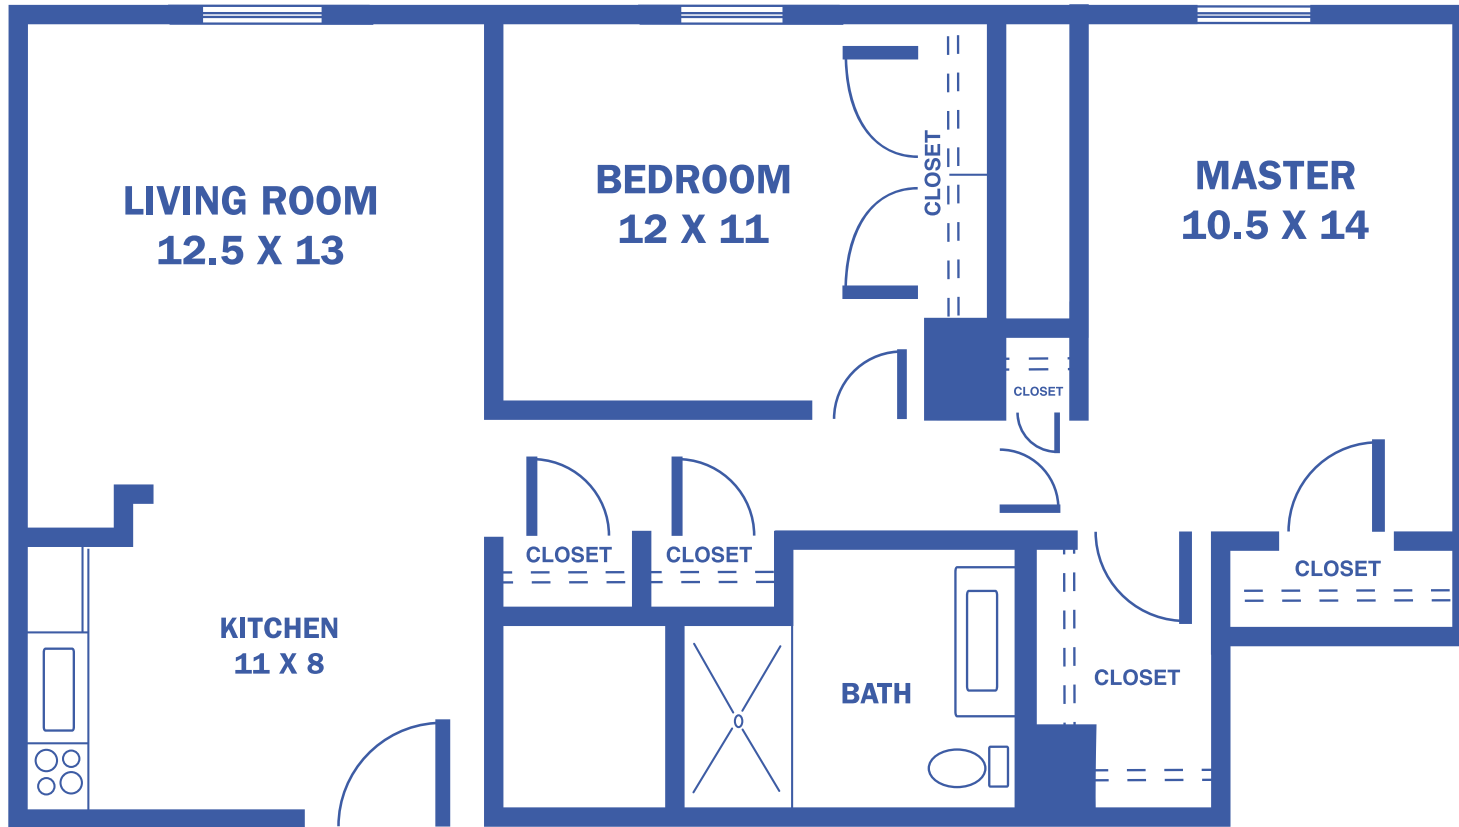

SUNFLOWER TOWER: THE POPPY

2-BEDROOM / APPROX. 607 SQUARE FEET

Floor plans may vary slightly and are not to scale.

1429 KASOLD DR, LAWRENCE, KS 66409 • WWW.LAWRENCEPRESBYTERIANMANOR.ORG

LAWRENCE
Presbyterian Manor